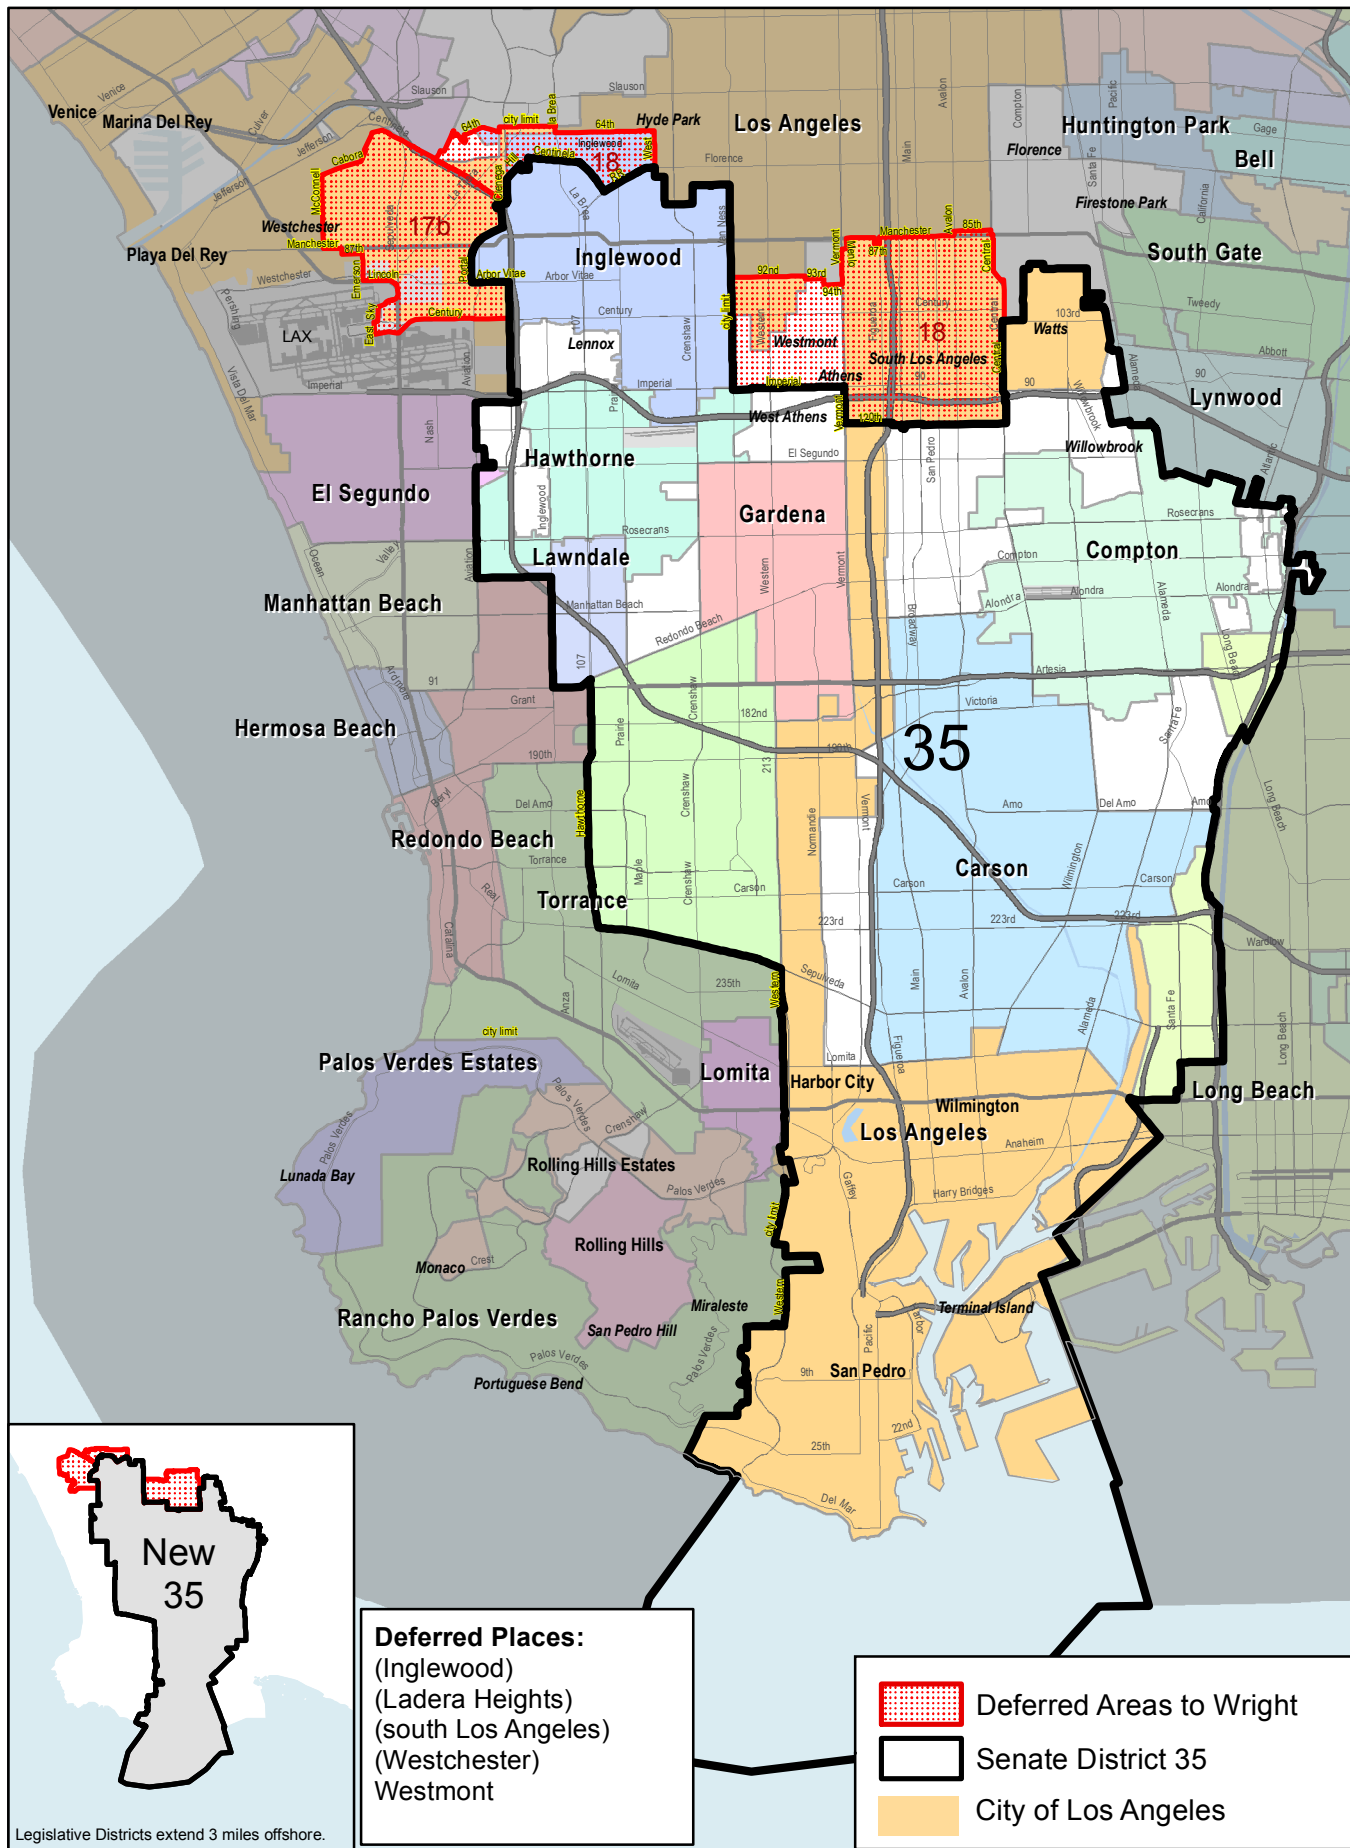

Senate District 35 - WRIGHT

Deferred Areas

Legislative Districts extend 3 miles offshore.