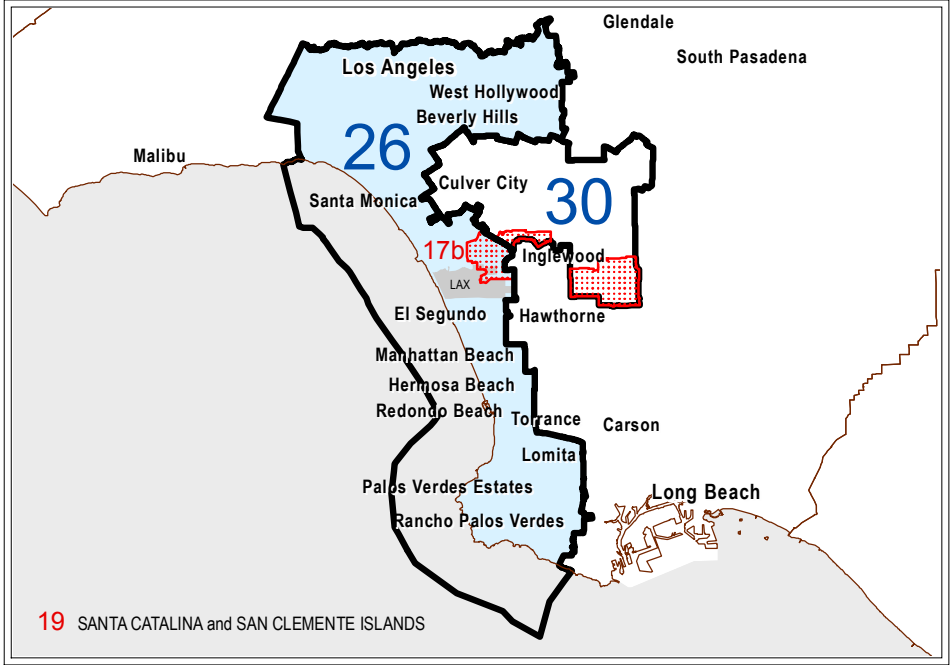

2011 Senate District 35 - Wright

2011 Senate District 26

2011 Senate District 30

Senate Demographics

Deferred Area Assignments - WRIGHT - SD 35
(and Area's new 2011 Even District)