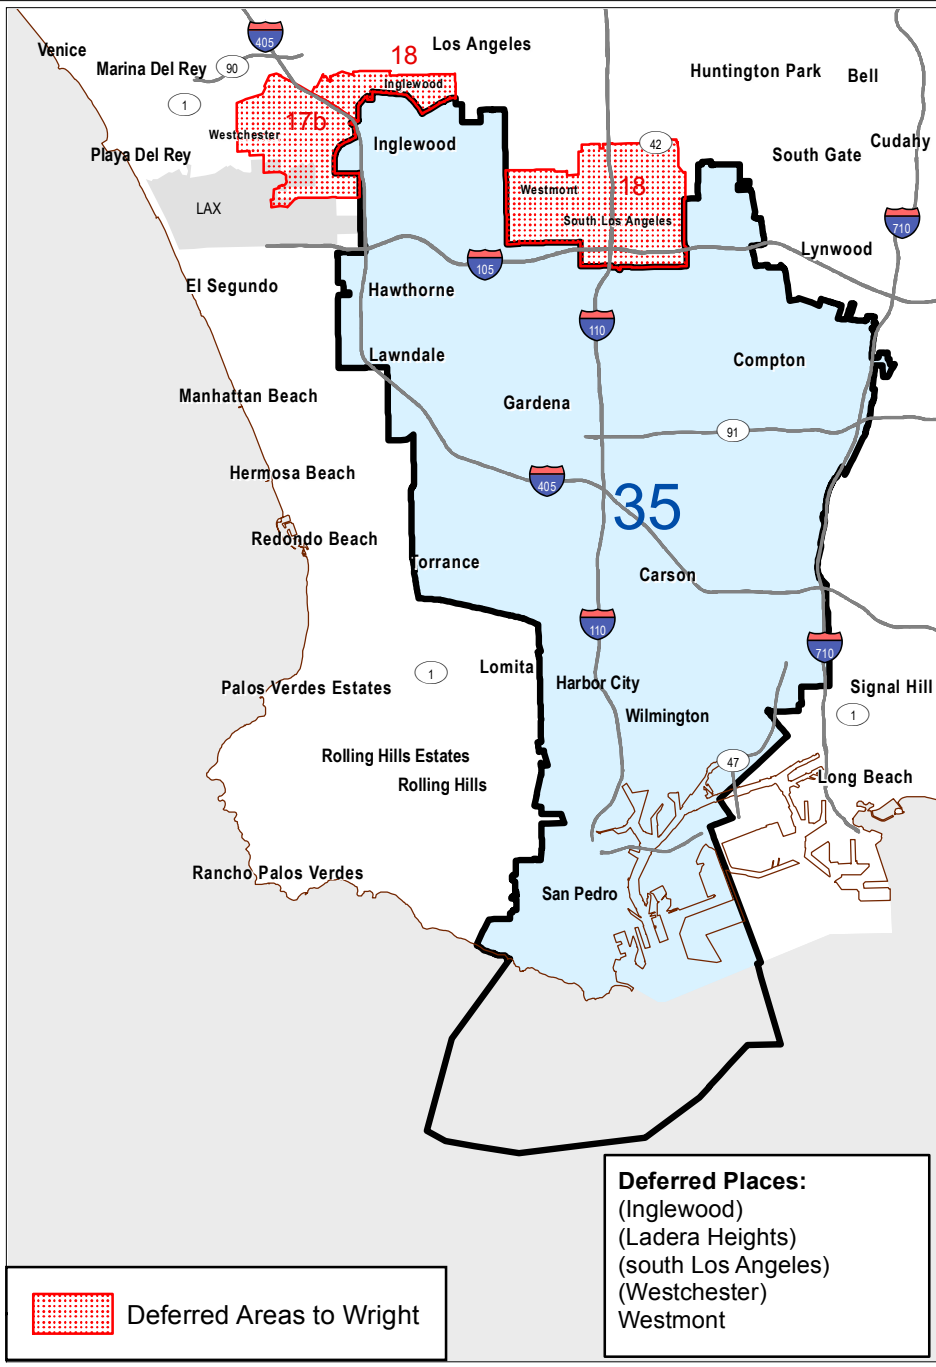

2011 Senate District 35 - Wright

2011 Senate District 26

2011 Senate District 30

Senate Demographics

Deferred Area Assignments - WRIGHT - SD 35
(and Area's new 2011 Even District)