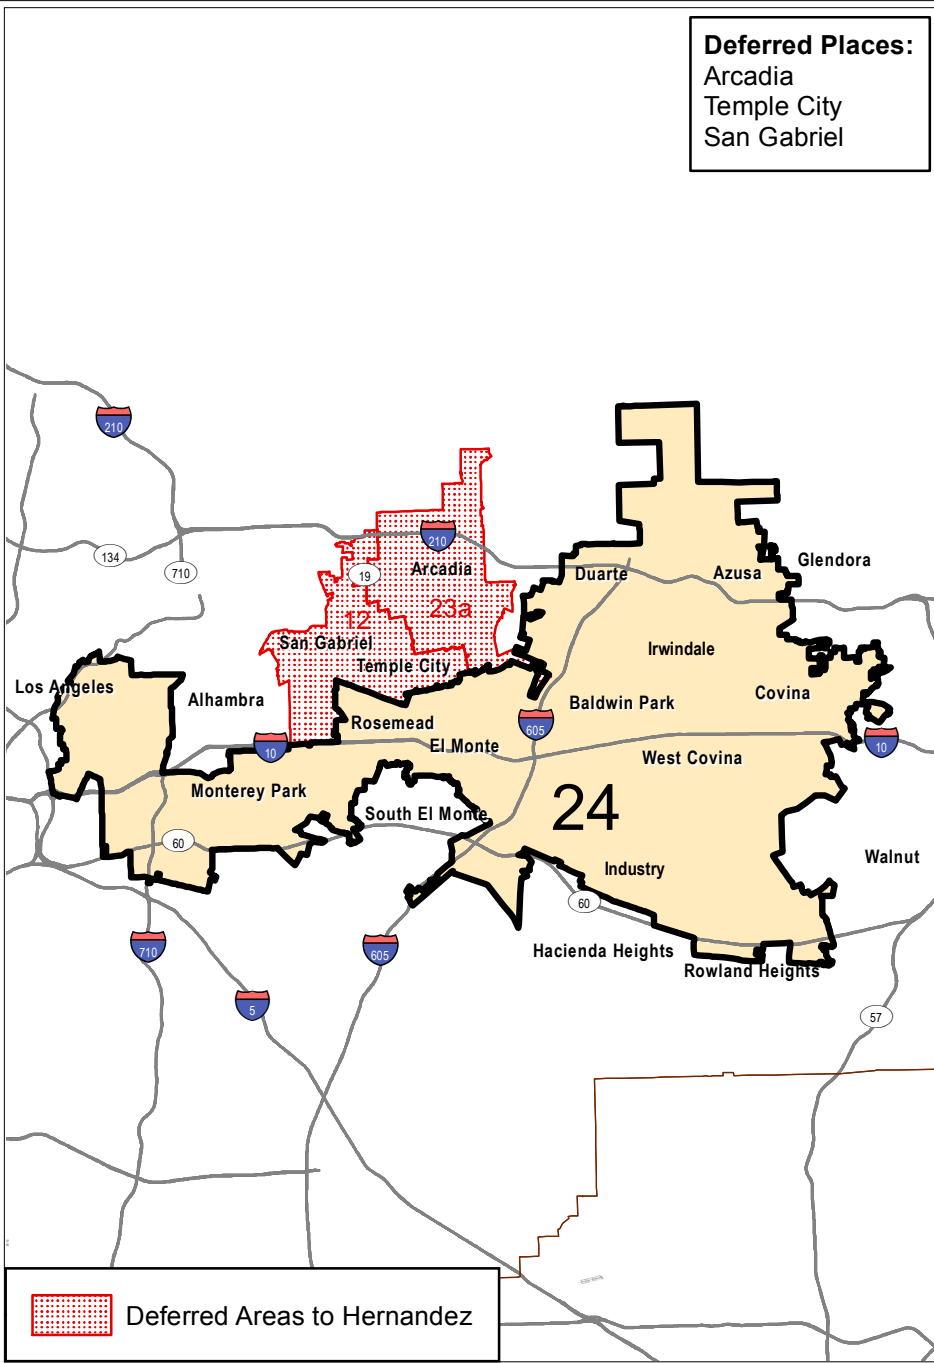

2001 Senate District 24 - Hernandez

2011 Senate District 22

Senate Demographics

Deferred Places:
 Arcadia
 Temple City
 San Gabriel

 Deferred Areas to Hernandez

Deferred Area Assignments - HERNANDEZ -SD 24
 (and Area's new 2011 Even District)