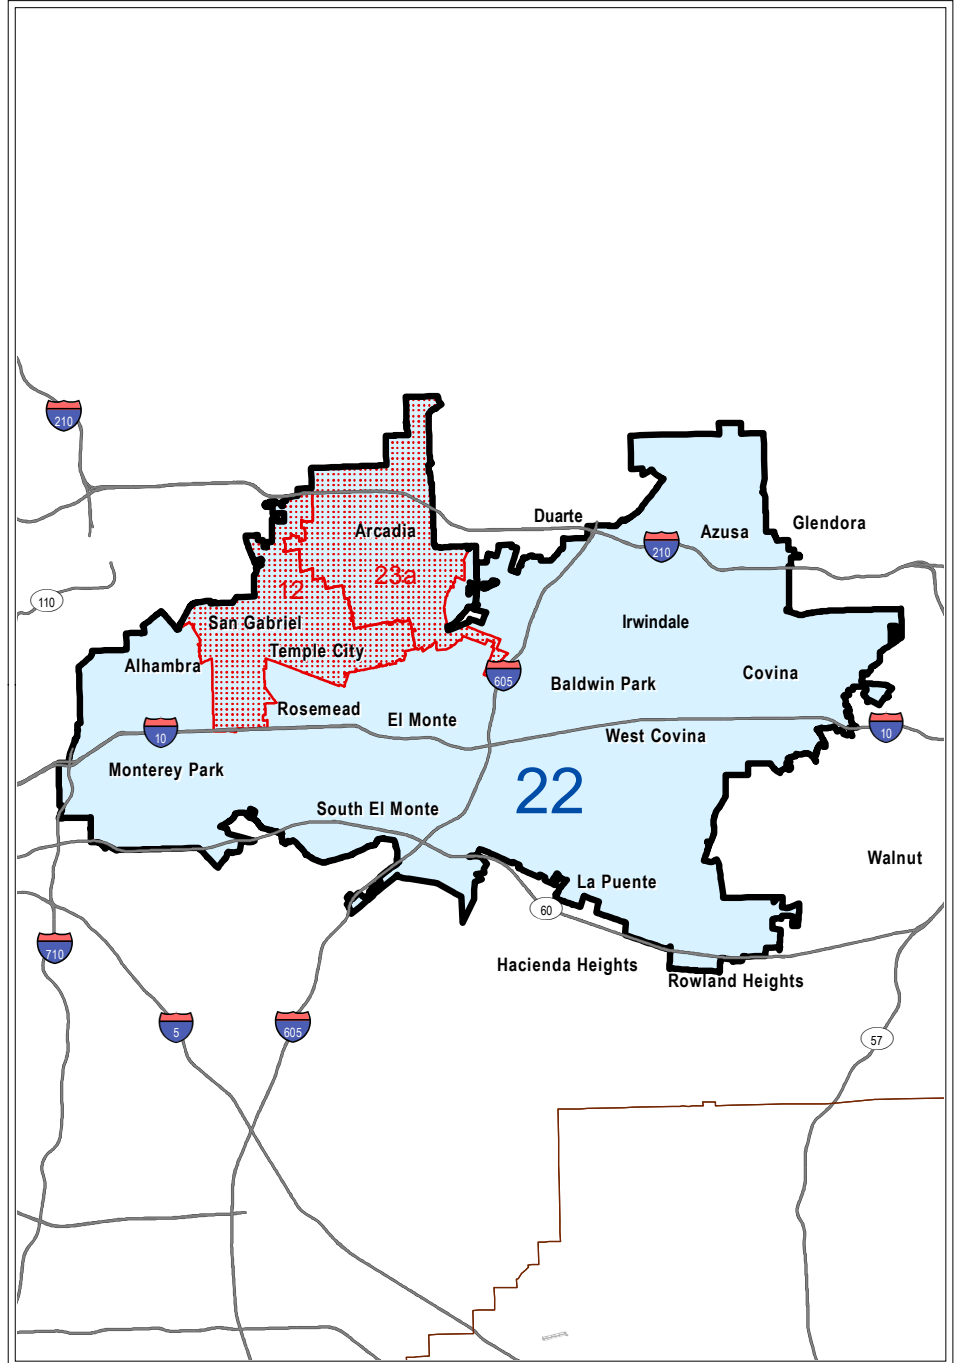

2001 Senate District 24 - Hernandez

2011 Senate District 22

Senate Demographics

Deferred Places:
 Arcadia
 Temple City
 San Gabriel

 Deferred Areas to Hernandez

Deferred Area Assignments - HERNANDEZ -SD 24
 (and Area's new 2011 Even District)