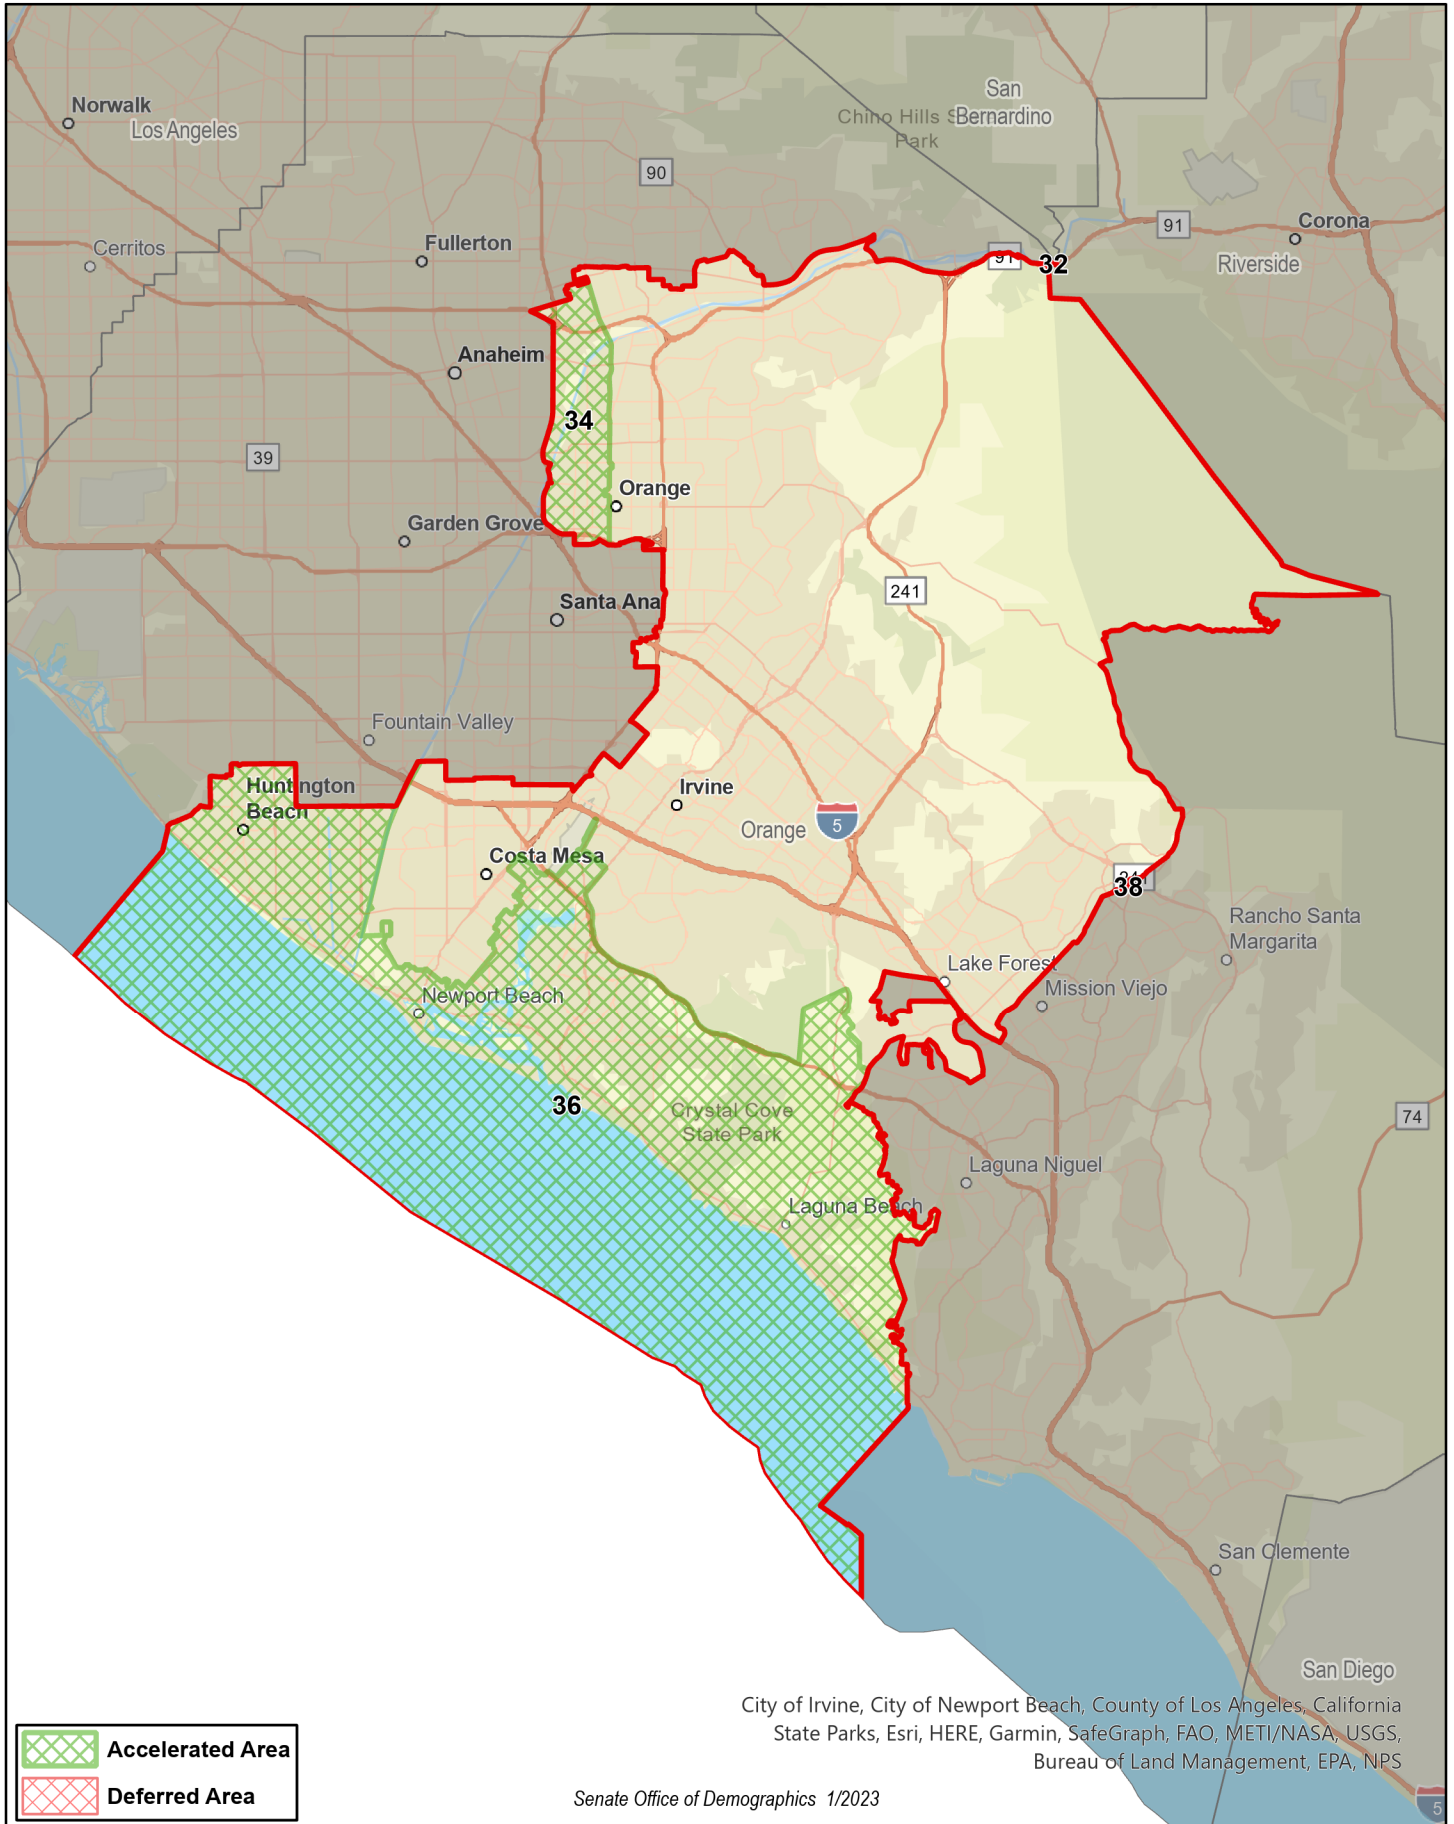

Senate District 37 (Min) with Accelerated Areas

 Accelerated Area
 Deferred Area

City of Irvine, City of Newport Beach, County of Los Angeles, California
State Parks, Esri, HERE, Garmin, SafeGraph, FAO, METI/NASA, USGS,
Bureau of Land Management, EPA, NPS

Senate Office of Demographics 1/2023