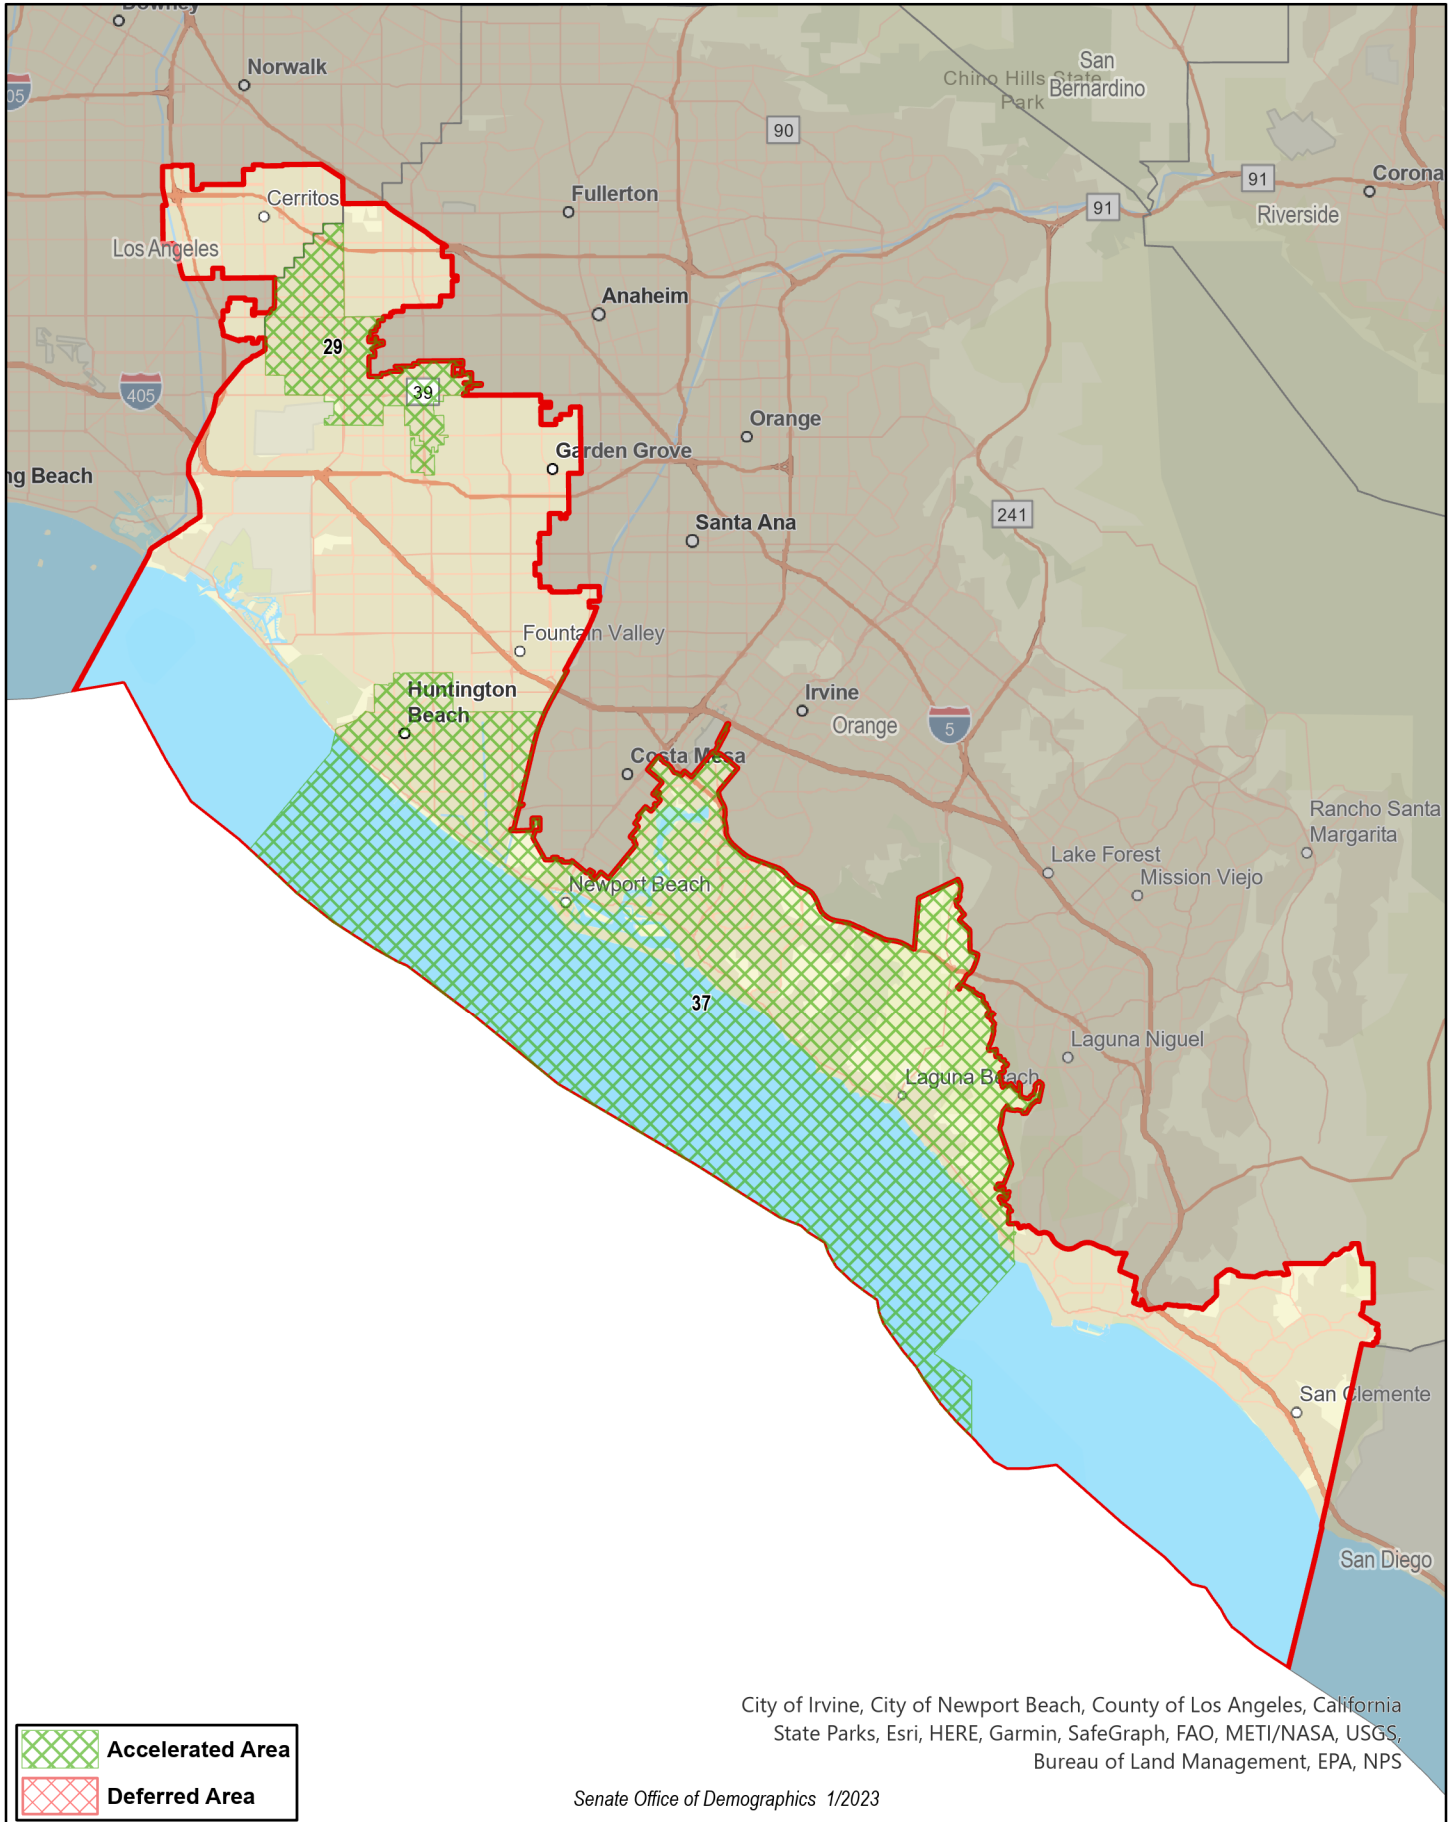

Senate District 36 (Nguyen) with Accelerated Areas

City of Irvine, City of Newport Beach, County of Los Angeles, California
State Parks, Esri, HERE, Garmin, SafeGraph, FAO, METI/NASA, USGS,
Bureau of Land Management, EPA, NPS