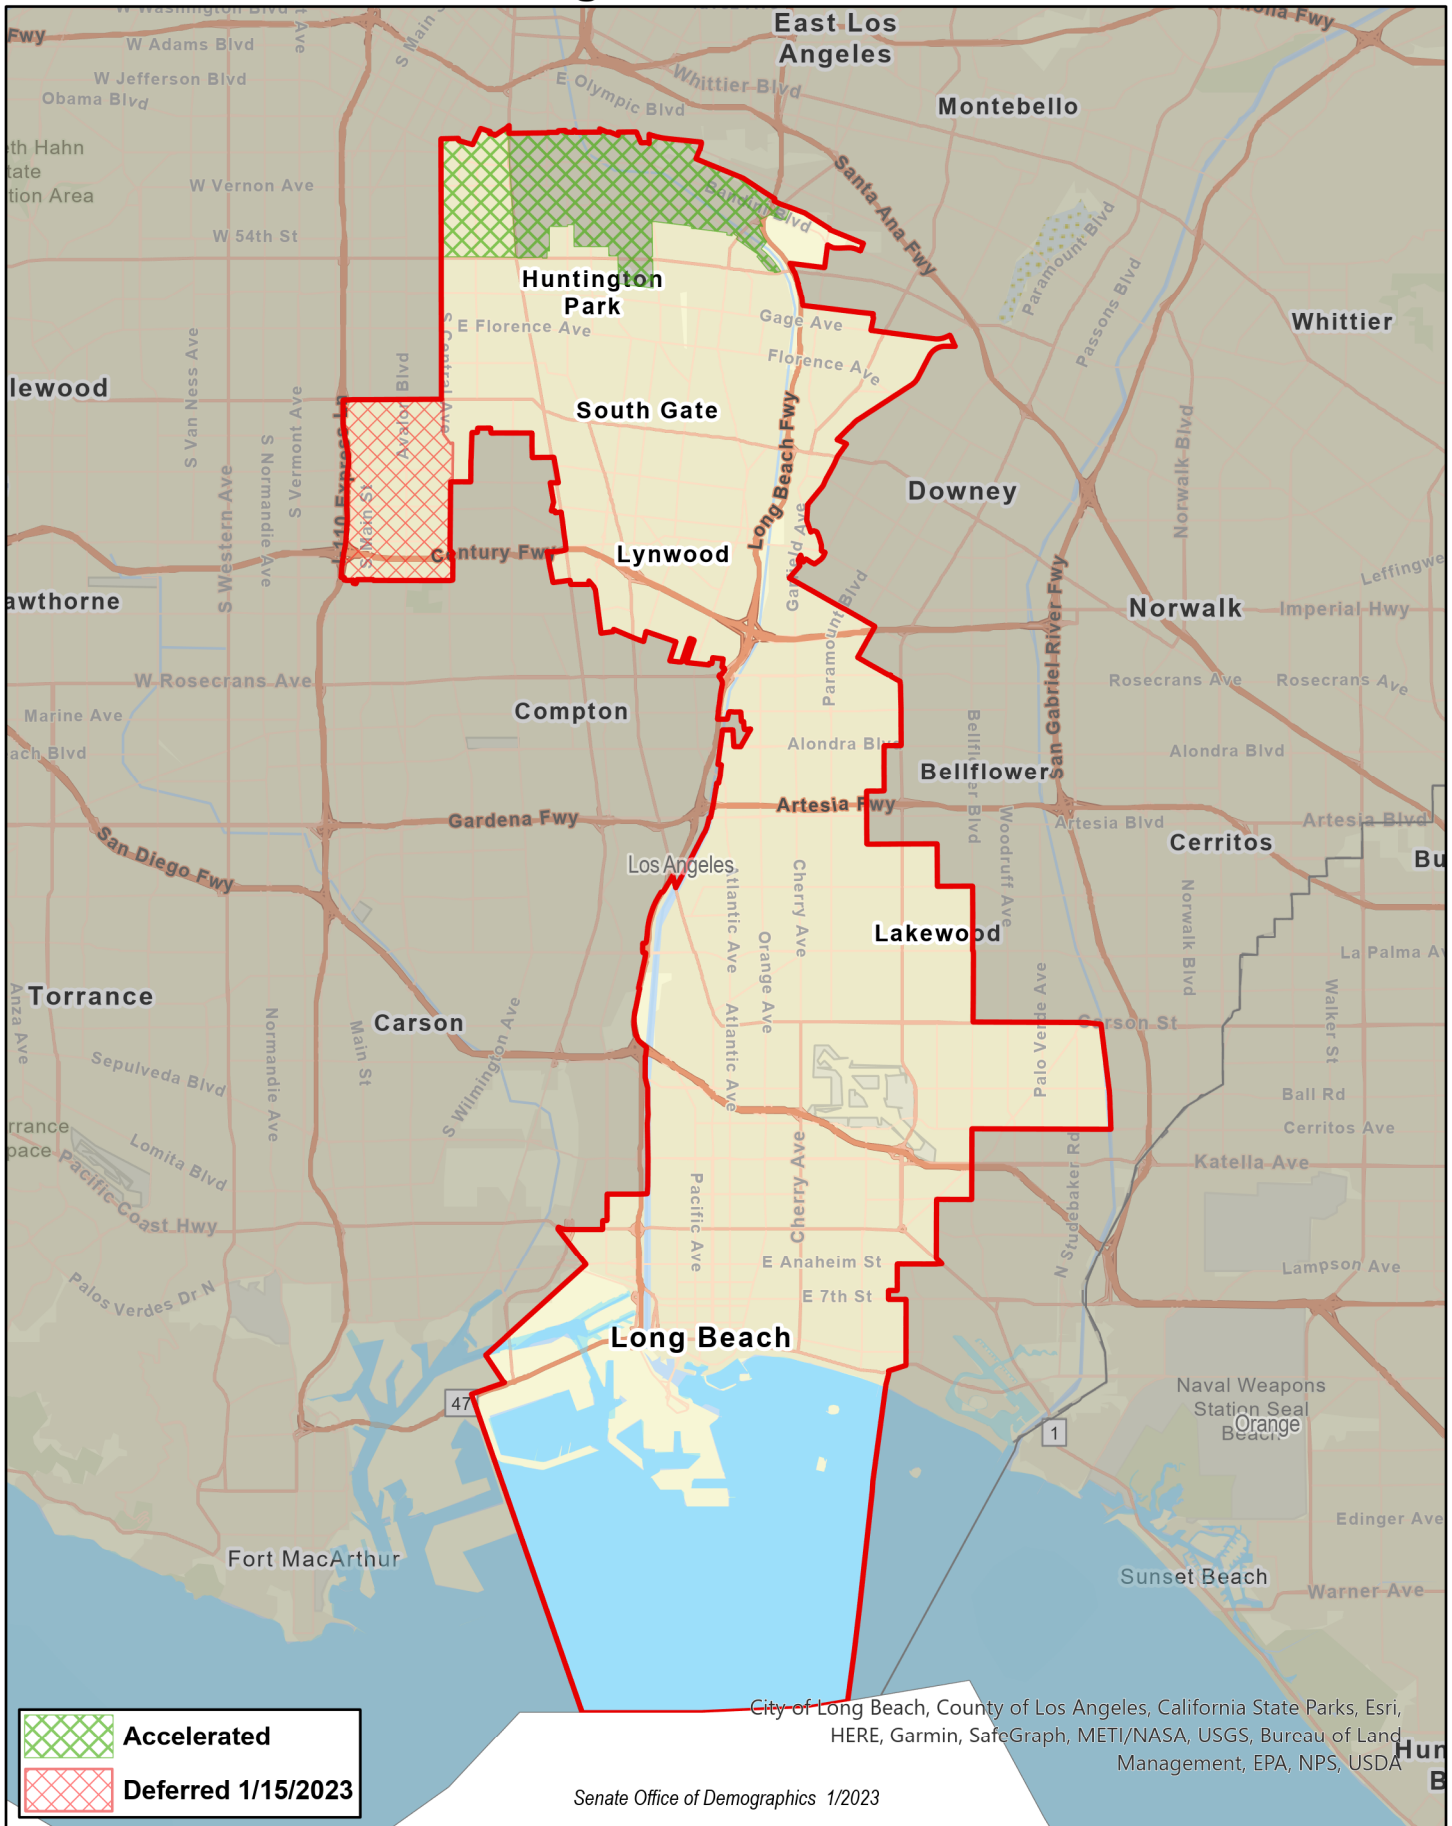

Senate District 33 (Gonzalez) with Deferred Assignments and Accelerated Areas

	Accelerated
	Deferred 1/15/2023

City of Long Beach, County of Los Angeles, California State Parks, Esri, HERE, Garmin, SafeGraph, METI/NASA, USGS, Bureau of Land Management, EPA, NPS, USDA