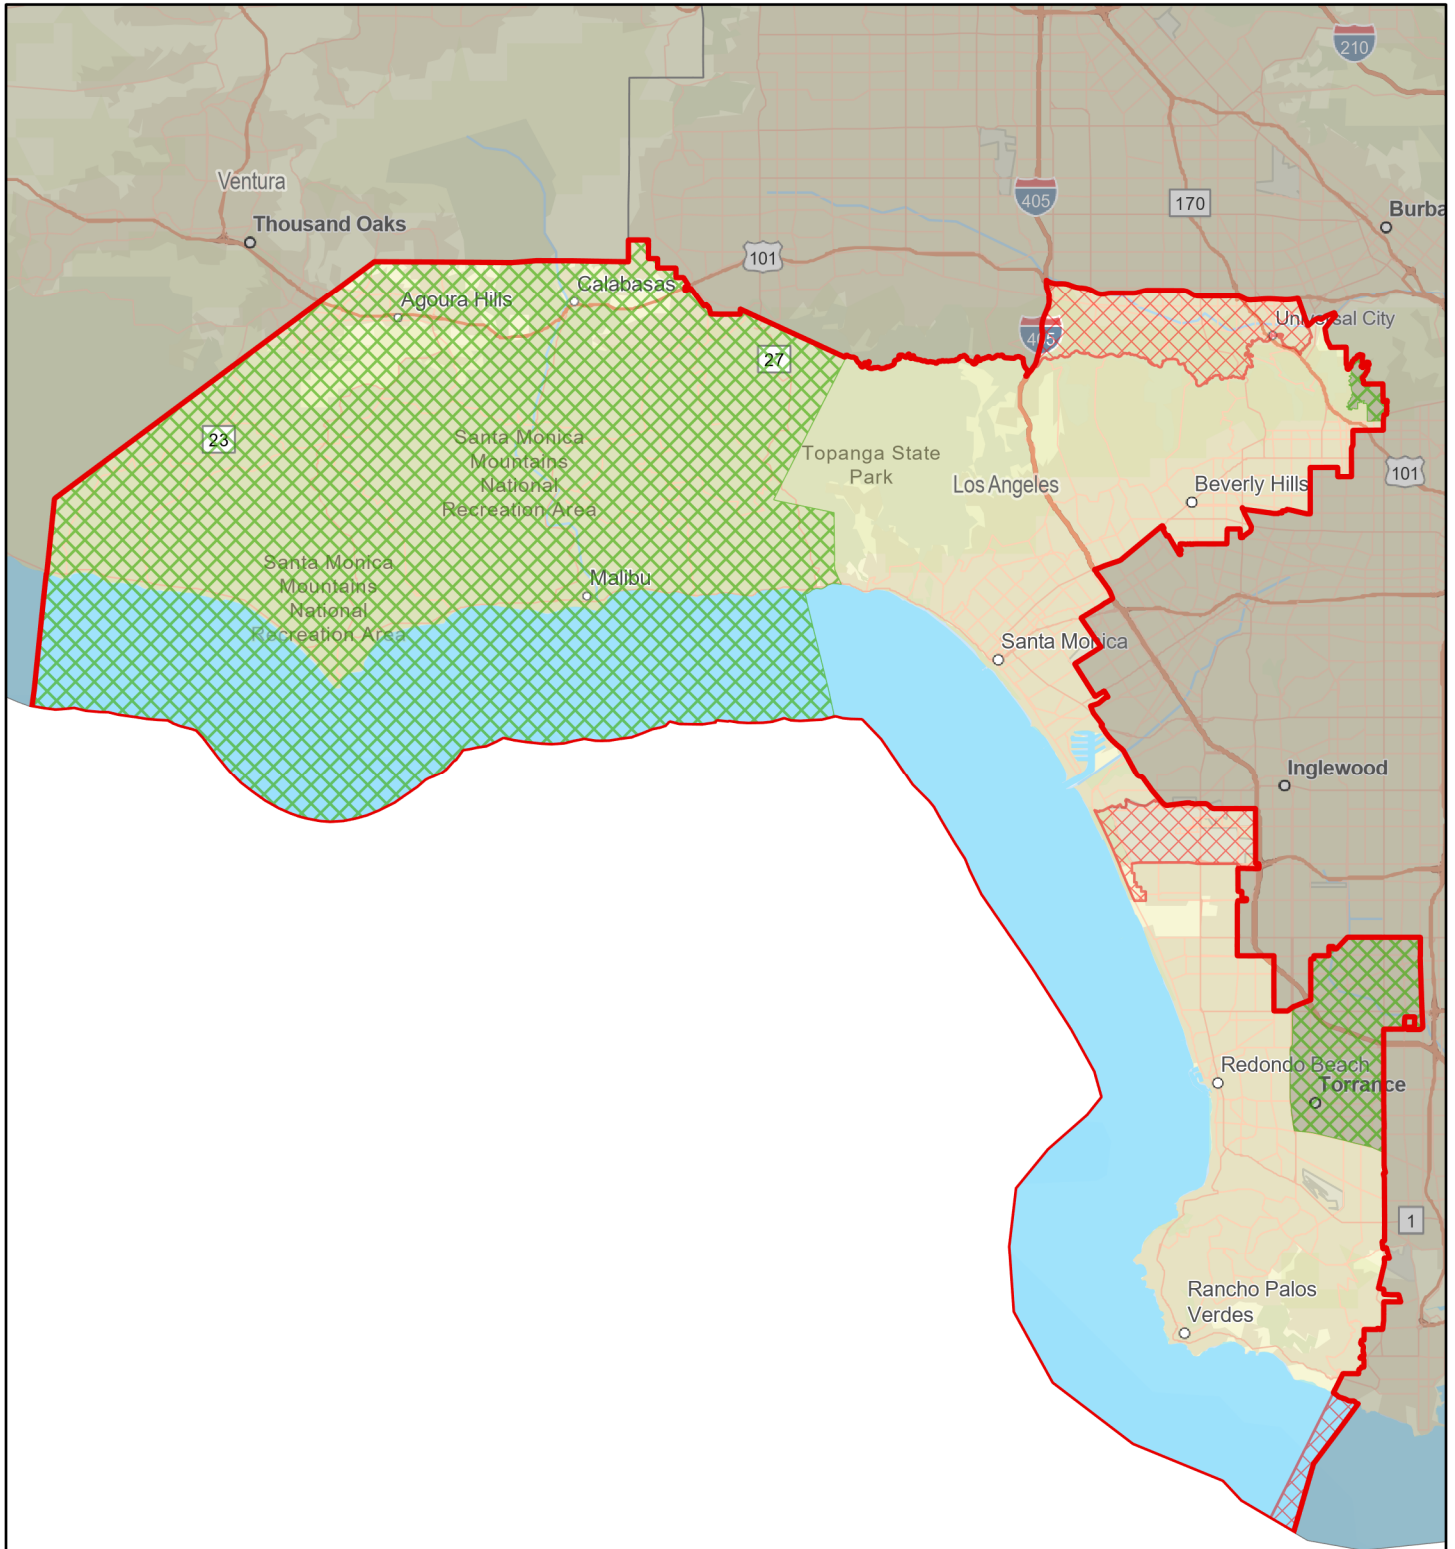

Senate District 24 (Allen) with Deferred Assignments and Accelerated Areas

SD 24 Deferred areas includes
Santa Catalina and San Clemente
Islands

County of Los Angeles, California State Parks, Esri, HERE, Garmin,
SafeGraph, FAO, METI/NASA, USGS, Bureau of Land Management, EPA,
NPS