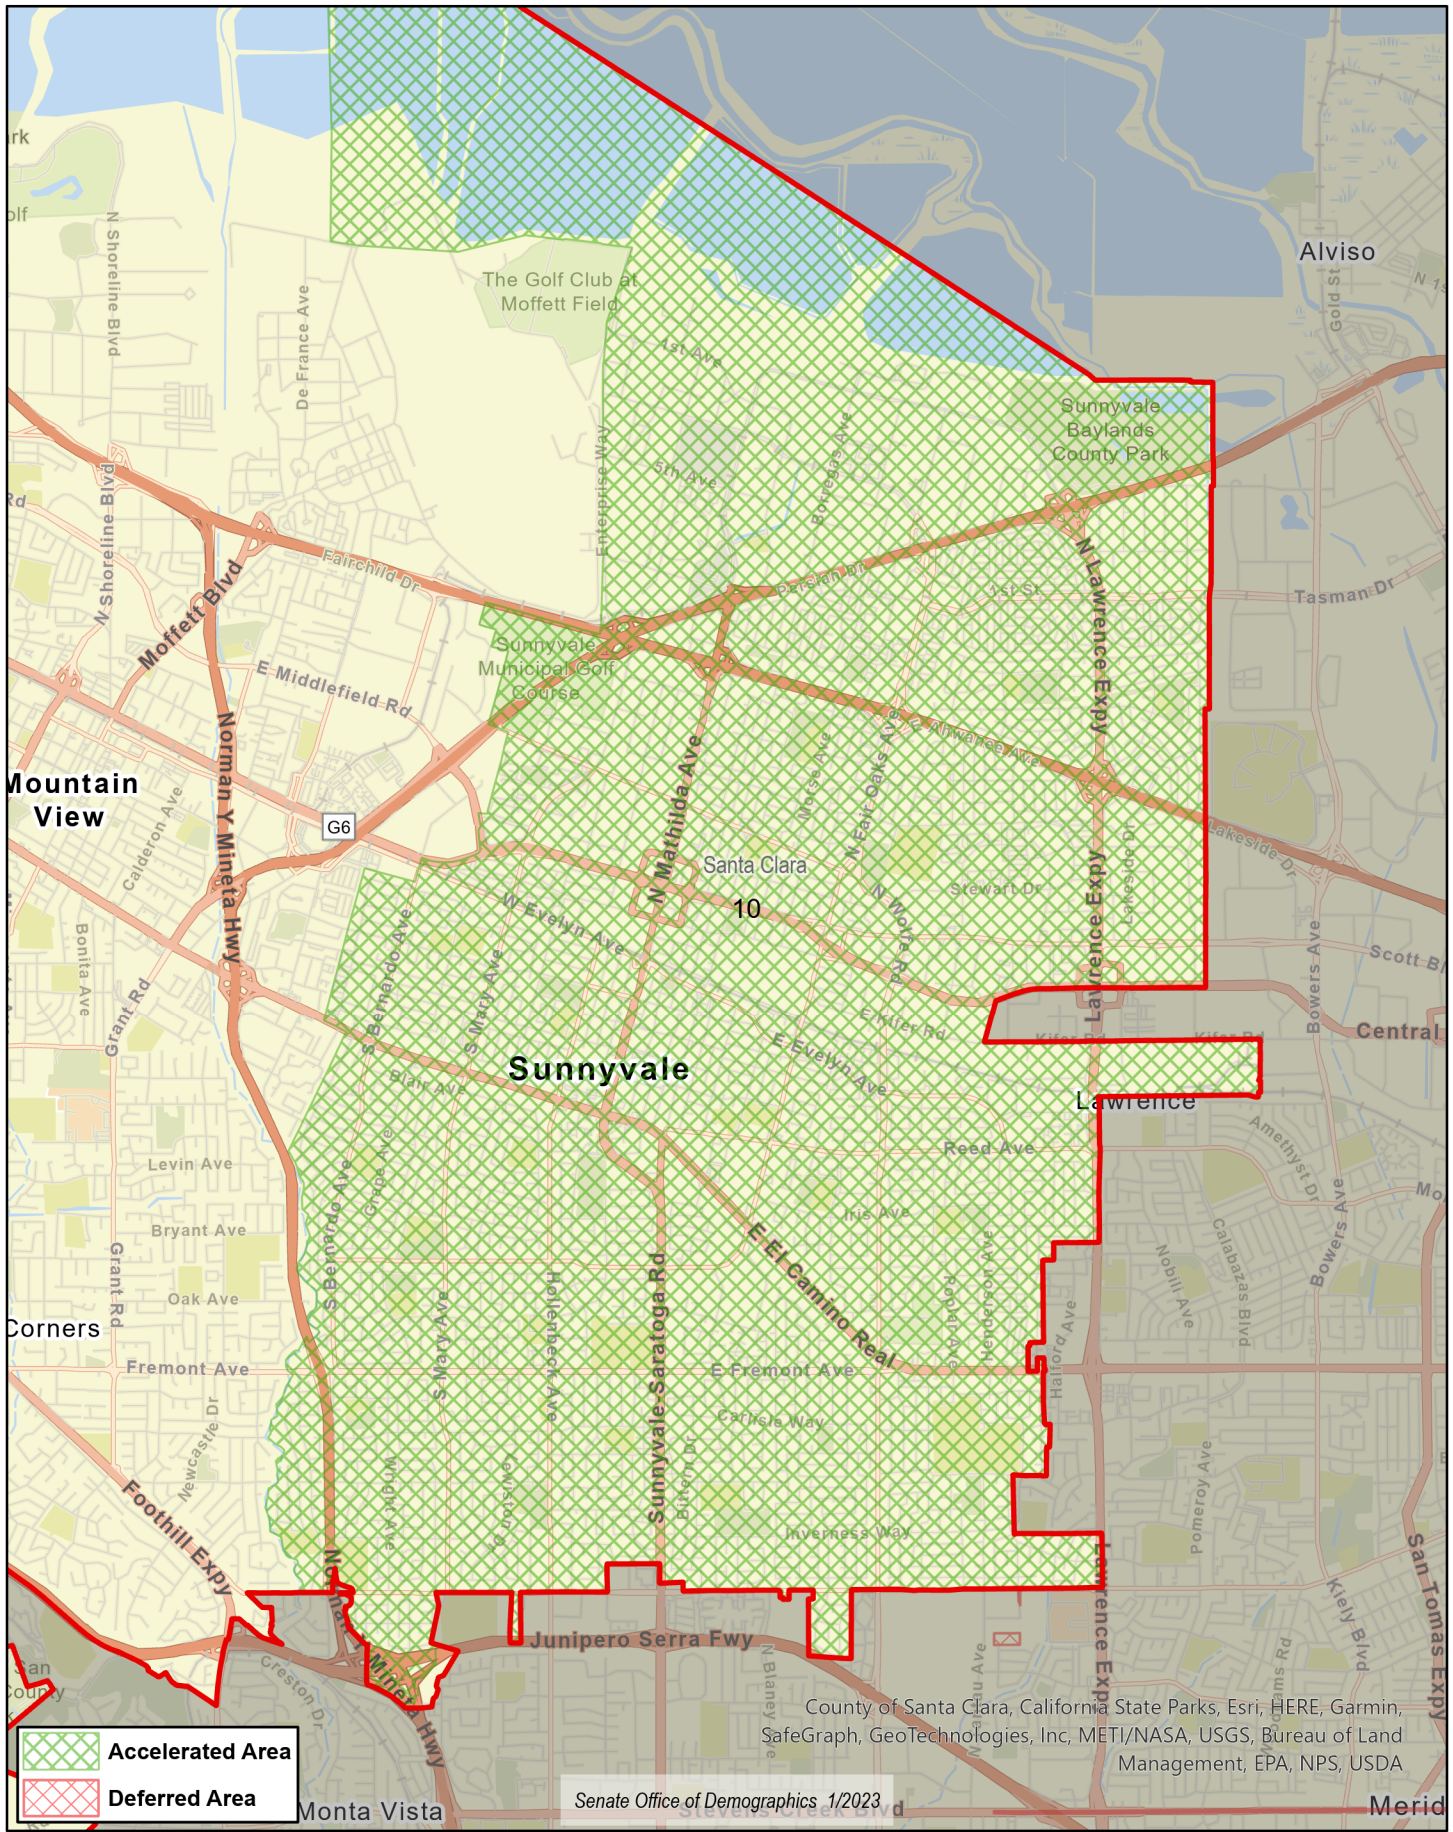

# Senate District 13 (Becker) and Senate District 10 (Wahab) Accelerated Area

	Accelerated Area
	Deferred Area

County of Santa Clara, California State Parks, Esri, HERE, Garmin, SafeGraph, GeoTechnologies, Inc, METI/NASA, USGS, Bureau of Land Management, EPA, NPS, USDA