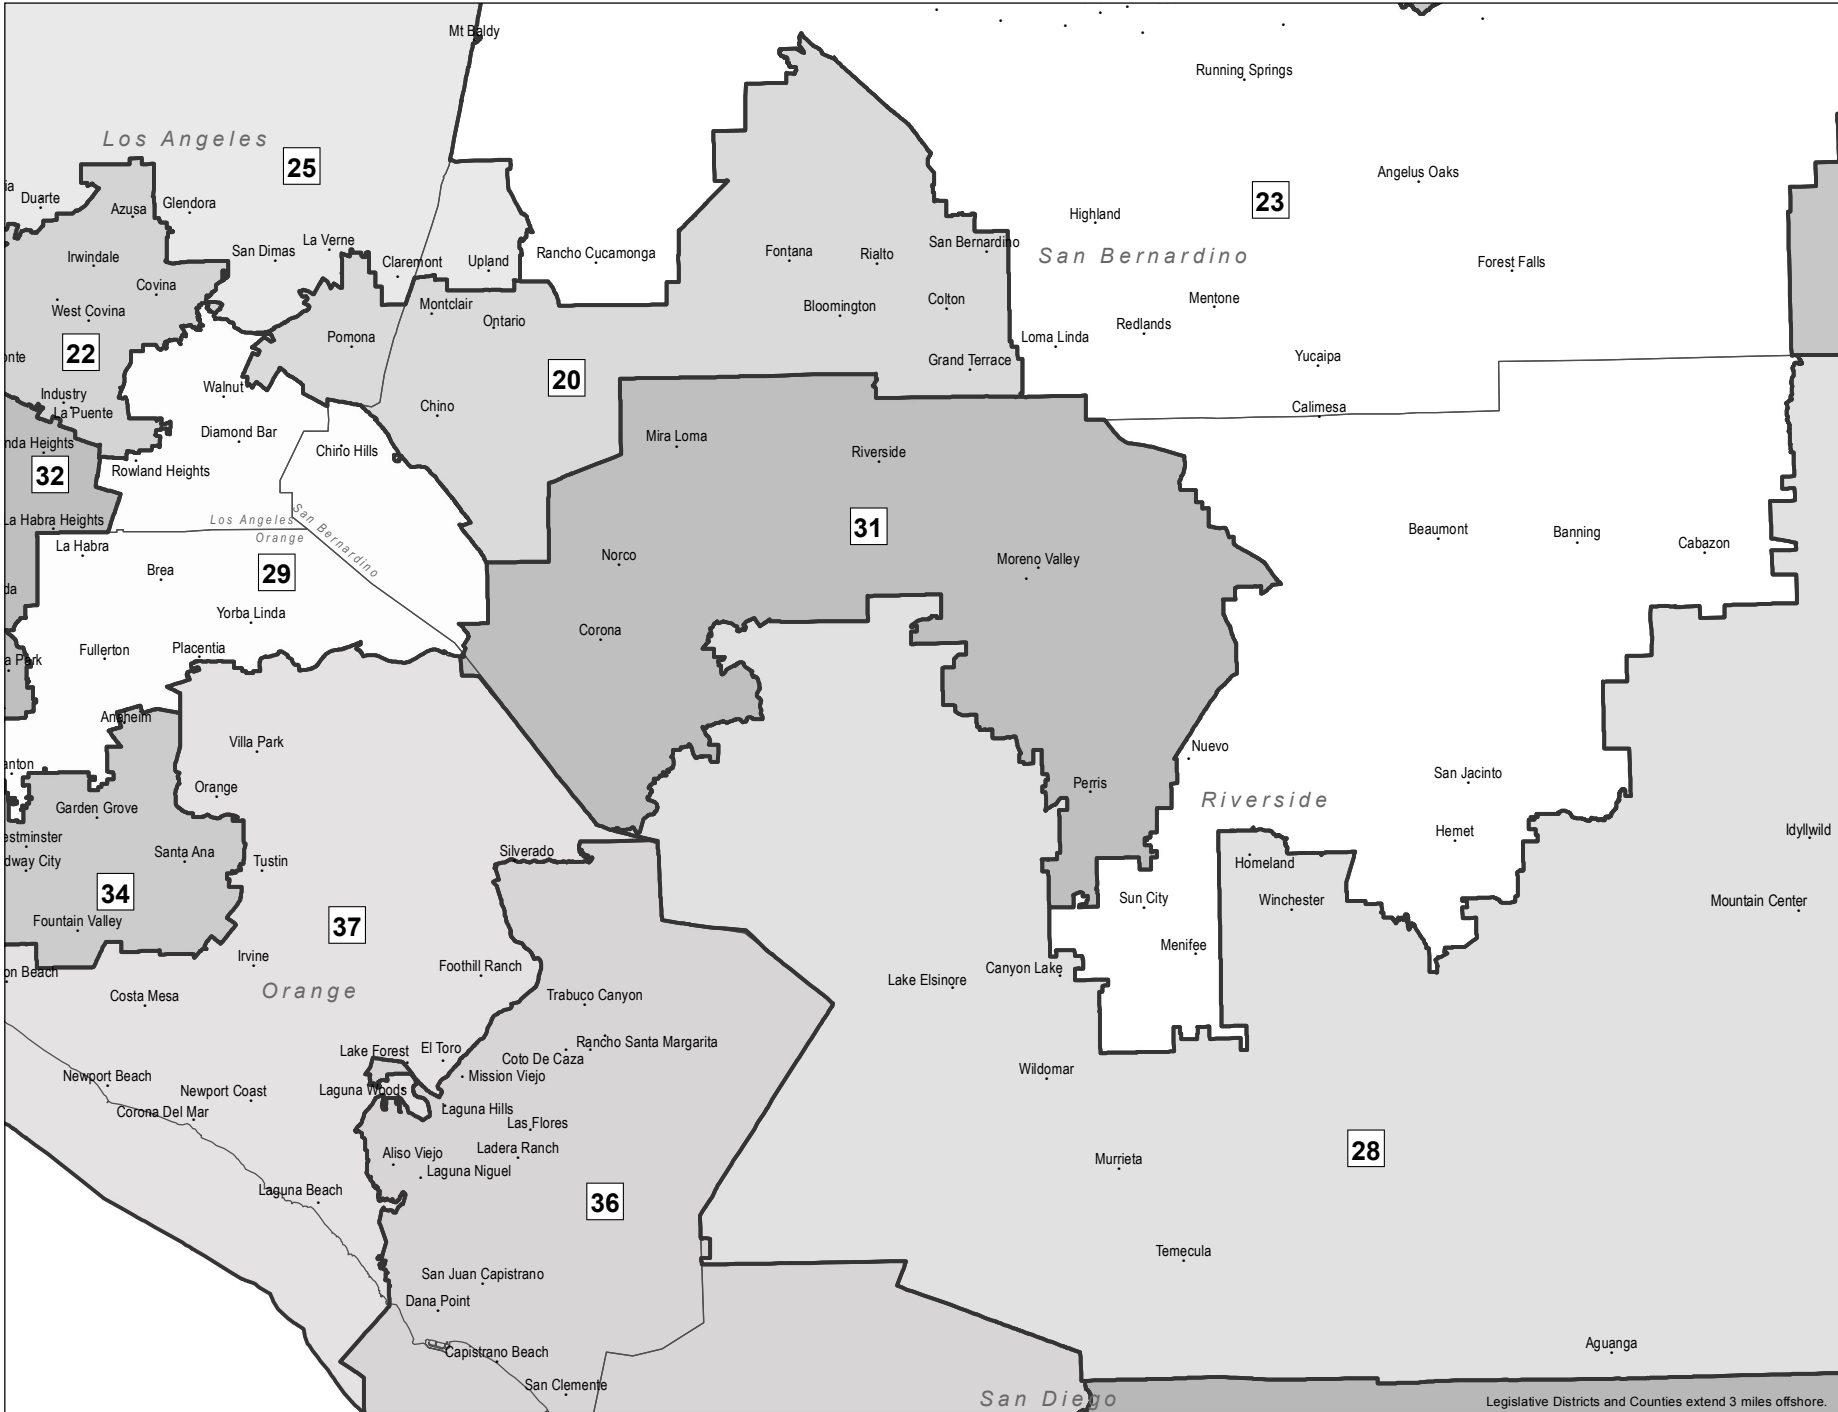

California Redistricting Commission
2011 Senate Districts-Certified Inland Empire