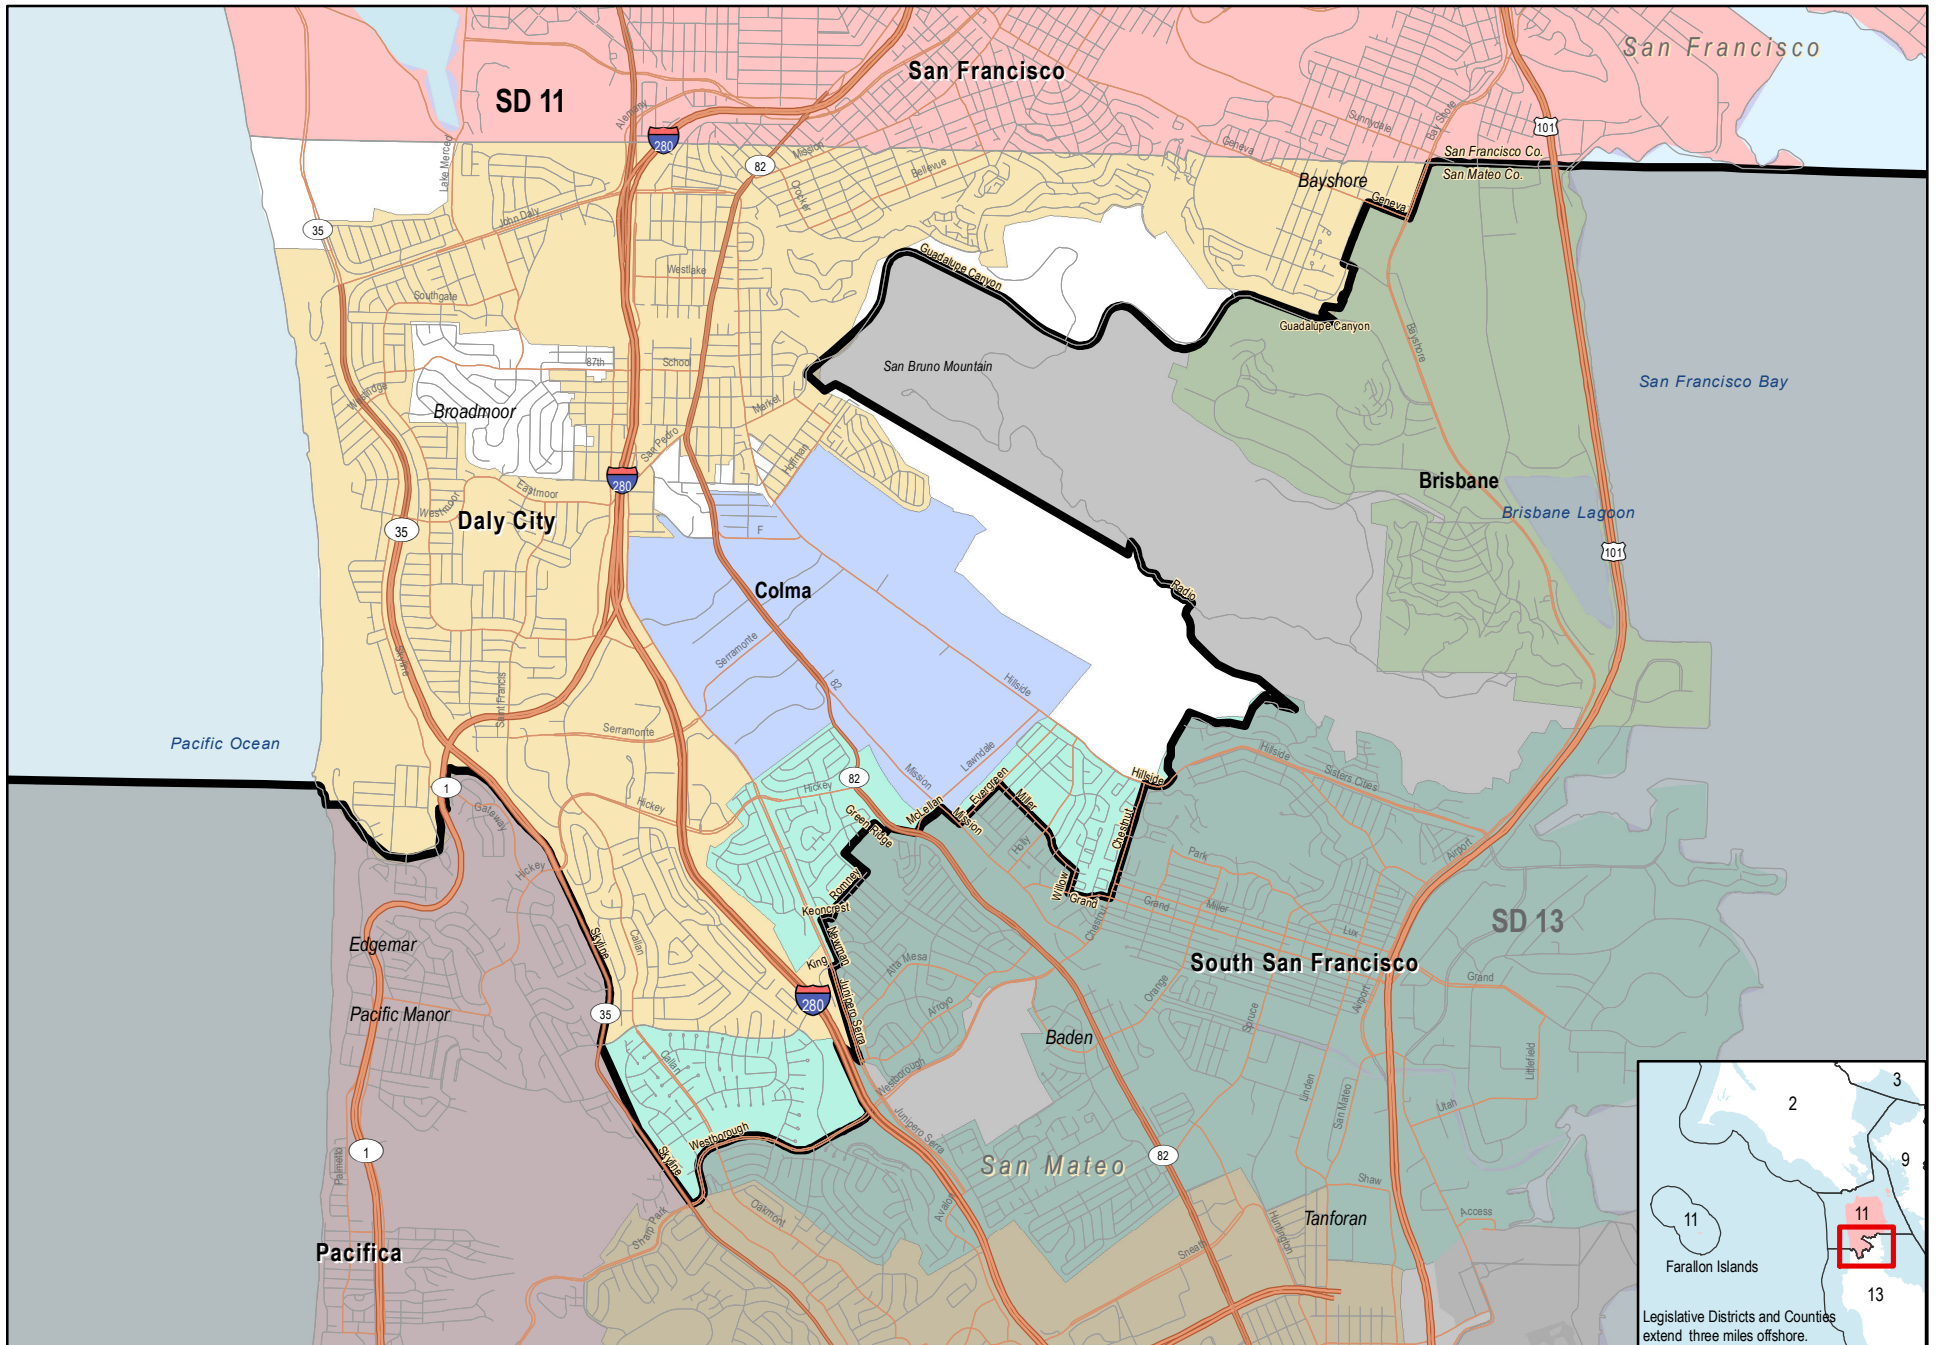

Senate District 11 - San Mateo County

2011 Final Certified

Legislative Districts and Counties extend three miles offshore.