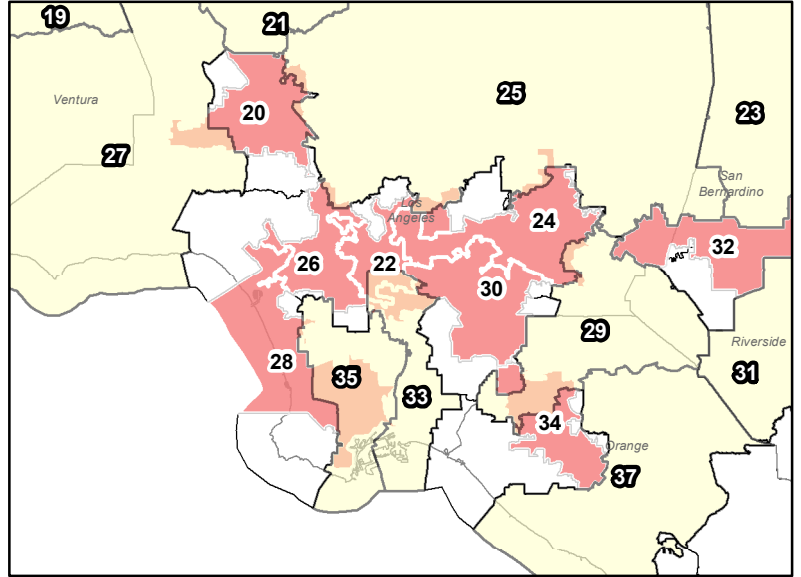

2013 - 2014 Senate Districts

Los Angeles Area

San Diego Area

San Francisco Area

The yellow color represents odd-numbered districts created by the Citizens Redistricting Commission in 2011, which went into effect during the 2012 election cycle.

The pink color represents even-numbered districts created in 2001 and active until the 2014 election cycle. 2014 elections will be held in the new even-numbered Senate districts created by the Citizens Redistricting Commission in 2011.

The unshaded areas represent the deferred areas that will have assigned coverage in the Senate for 2013-2014.

The orange color represents the accelerated areas for 2013-2014.