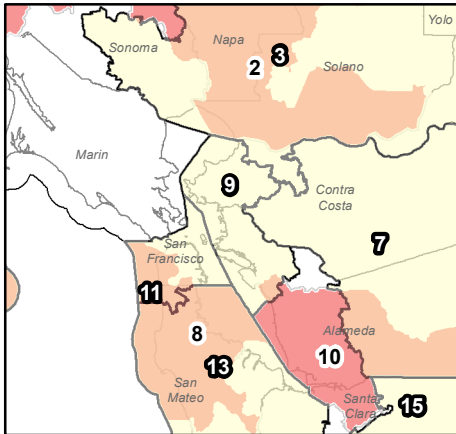

2013 - 2014 Senate Districts

Los Angeles Area

San Diego Area

San Francisco Area

The yellow color represents odd-numbered districts created by the Citizens Redistricting Commission in 2011, which went into effect during the 2012 election cycle.

The pink color represents even-numbered districts created in 2001 and active until the 2014 election cycle. 2014 elections will be held in the new even-numbered Senate districts created by the Citizens Redistricting Commission in 2011.

The unshaded areas represent the deferred areas that will have assigned coverage in the Senate for 2013-2014.

The orange color represents the accelerated areas for 2013-2014.