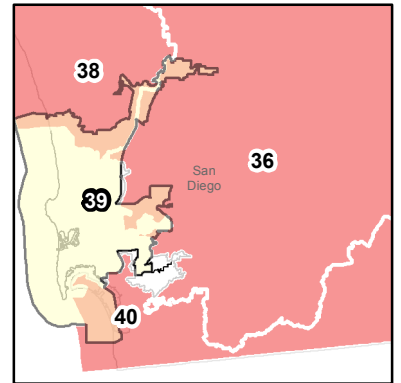

2013 - 2014 Senate Districts

Los Angeles Area

San Diego Area

San Francisco Area

The yellow color represents odd-numbered districts created by the Citizens Redistricting Commission in 2011, which went into effect during the 2012 election cycle.

The pink color represents even-numbered districts created in 2001 and active until the 2014 election cycle. 2014 elections will be held in the new even-numbered Senate districts created by the Citizens Redistricting Commission in 2011.