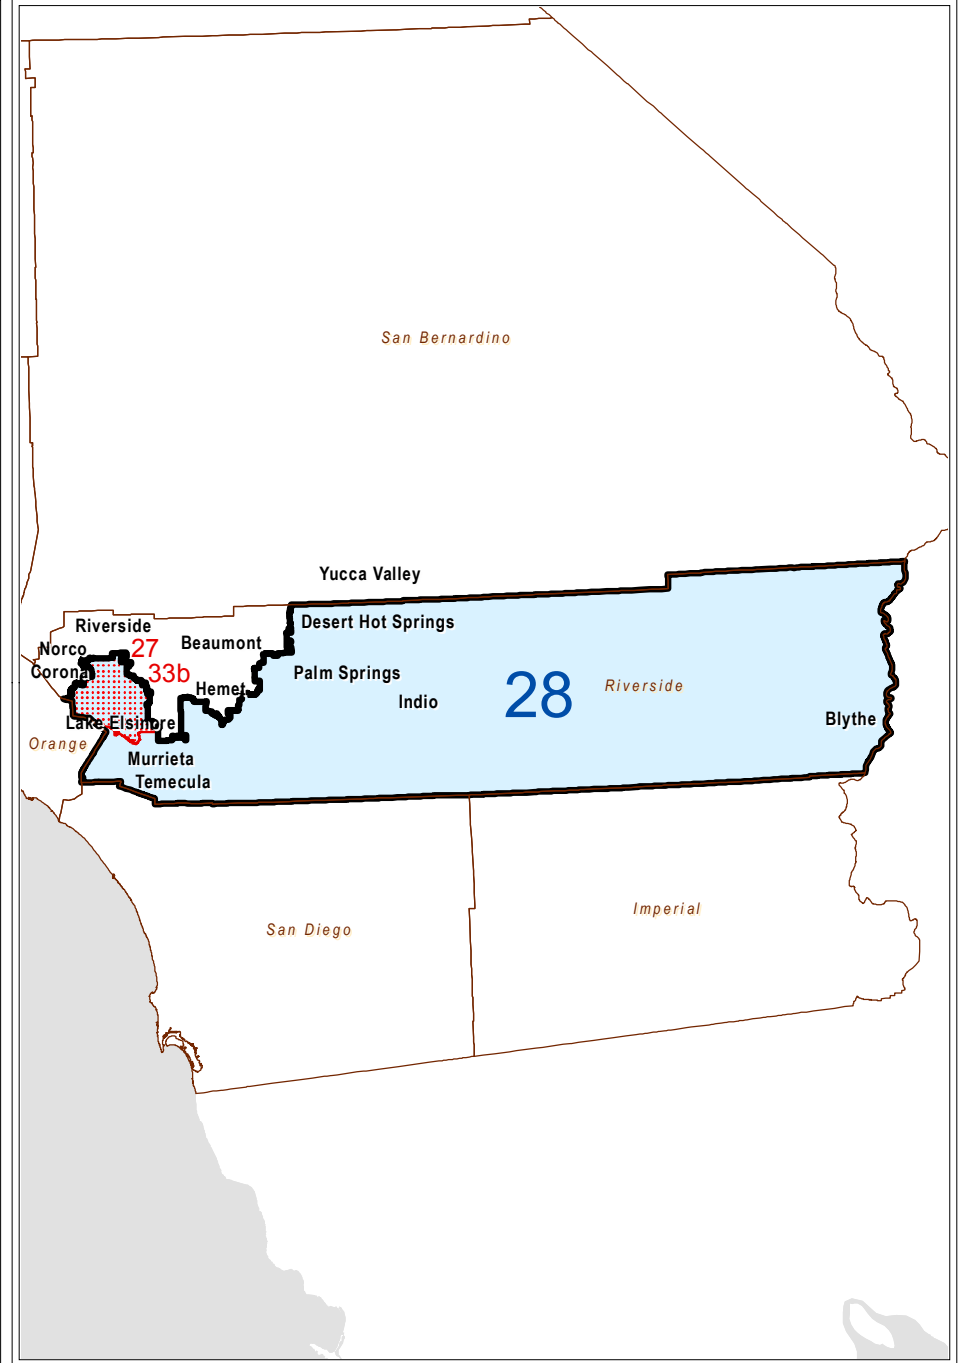

2011 Senate District 31 - Roth

2011 Senate District 28

Senate Demographics

Deferred Area Assignments - ROTH - SD 31
(and Area's new 2011 Even District)