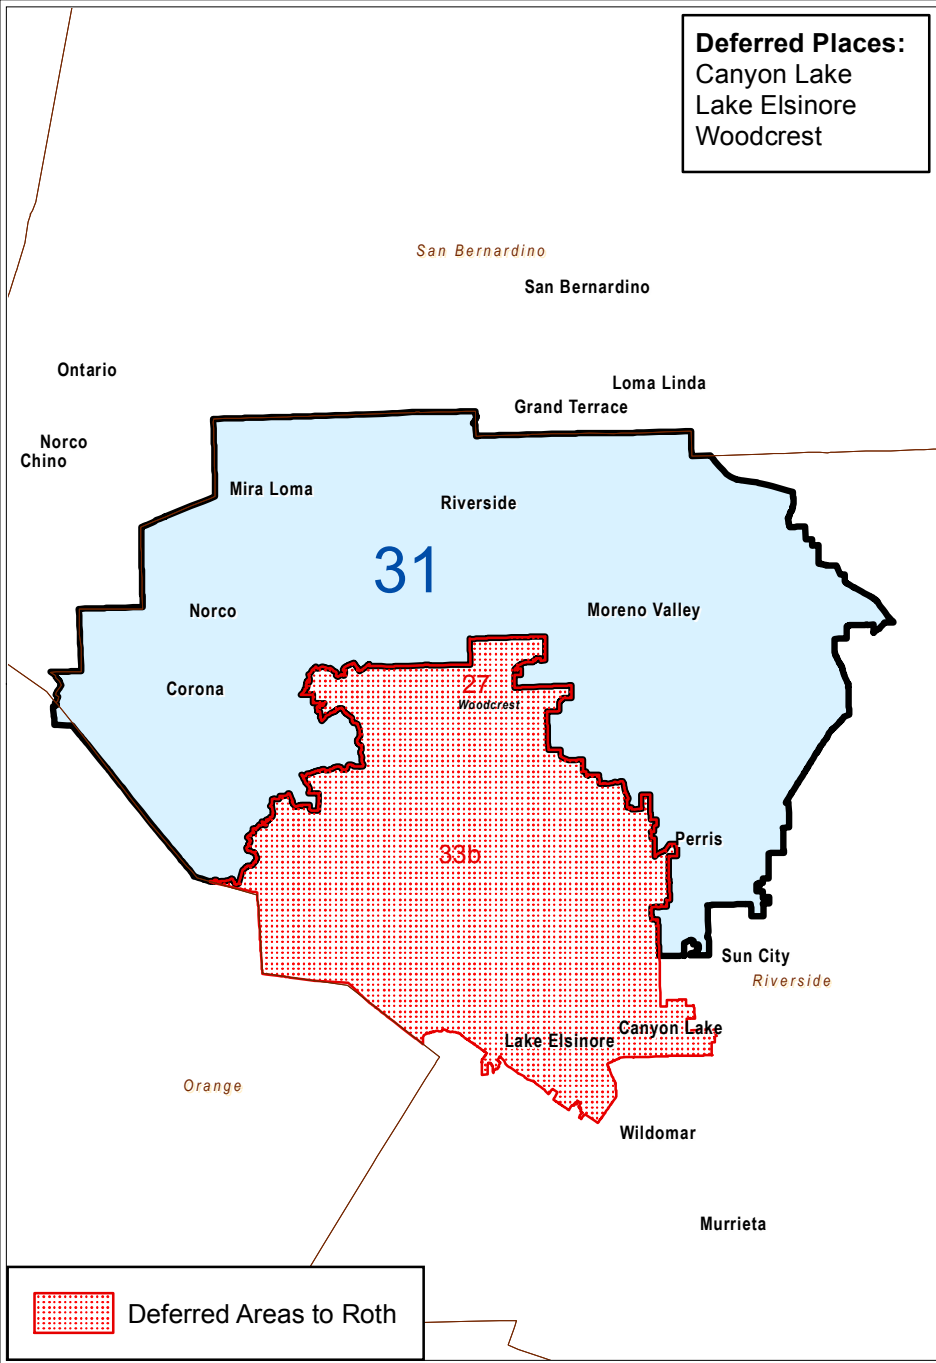

2011 Senate District 31 - Roth

2011 Senate District 28

Senate Demographics

Deferred Area Assignments - ROTH - SD 31
(and Area's new 2011 Even District)