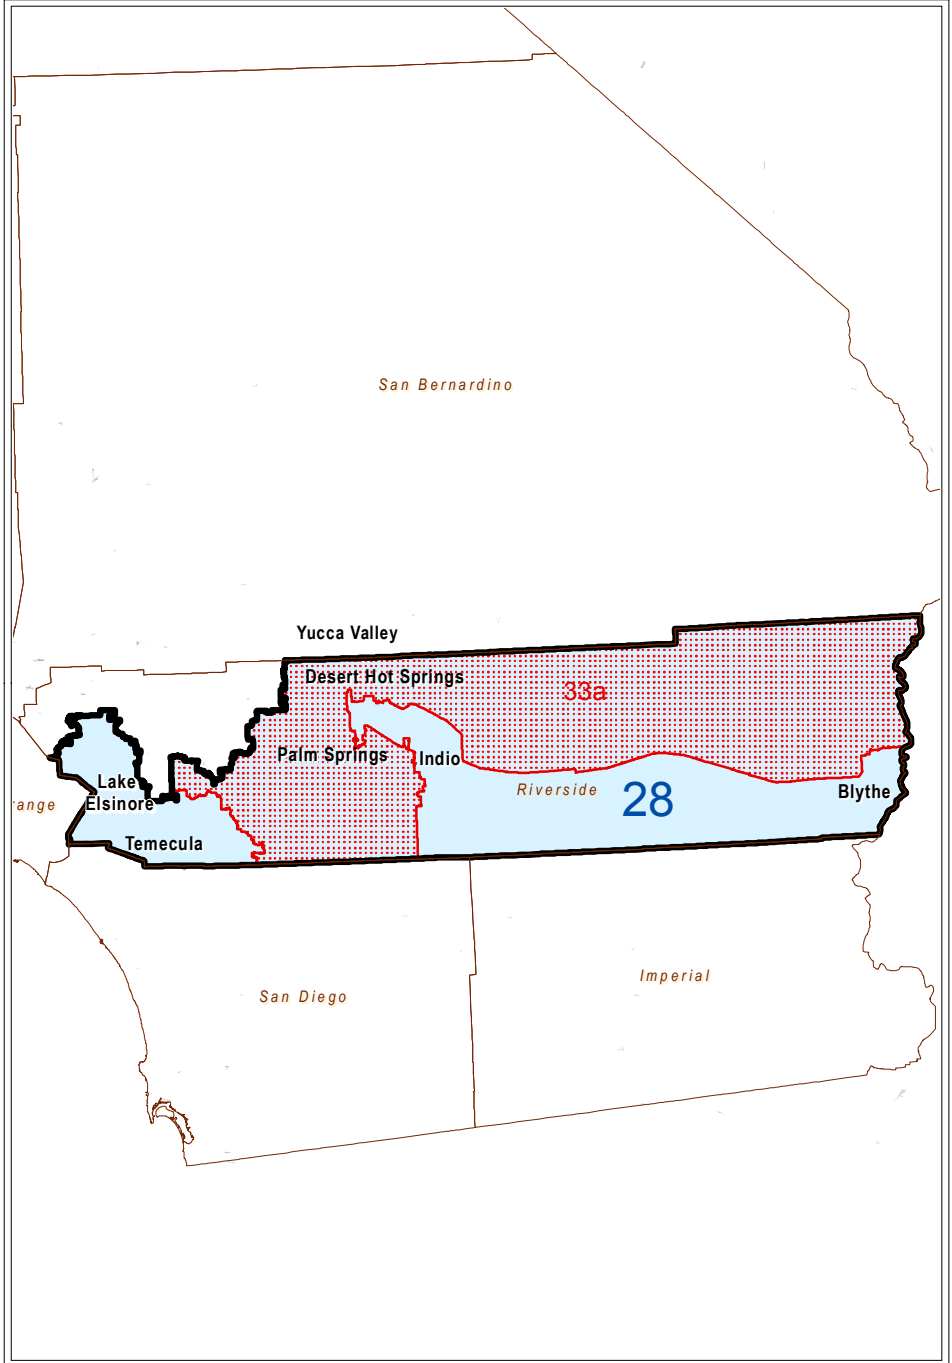

2011 Senate District 23 - Emmerson

2011 Senate District 28

Senate Demographics

- Deferred Places:**
- Anza
 - Bermuda Dunes
 - Desert Center
 - Desert Hot Springs
 - Homeland
 - Idyllwild
 - Indian Wells
 - La Quinta
 - Mountain Center
 - Palm Desert
 - Palm Springs
 - Rancho Mirage
 - Valle Vista
 - Winchester
 - (Riverside County north of Hwy 10)

Deferred Area Assignments - EMMERSON - SD 23
(and Area's new 2011 Even District)