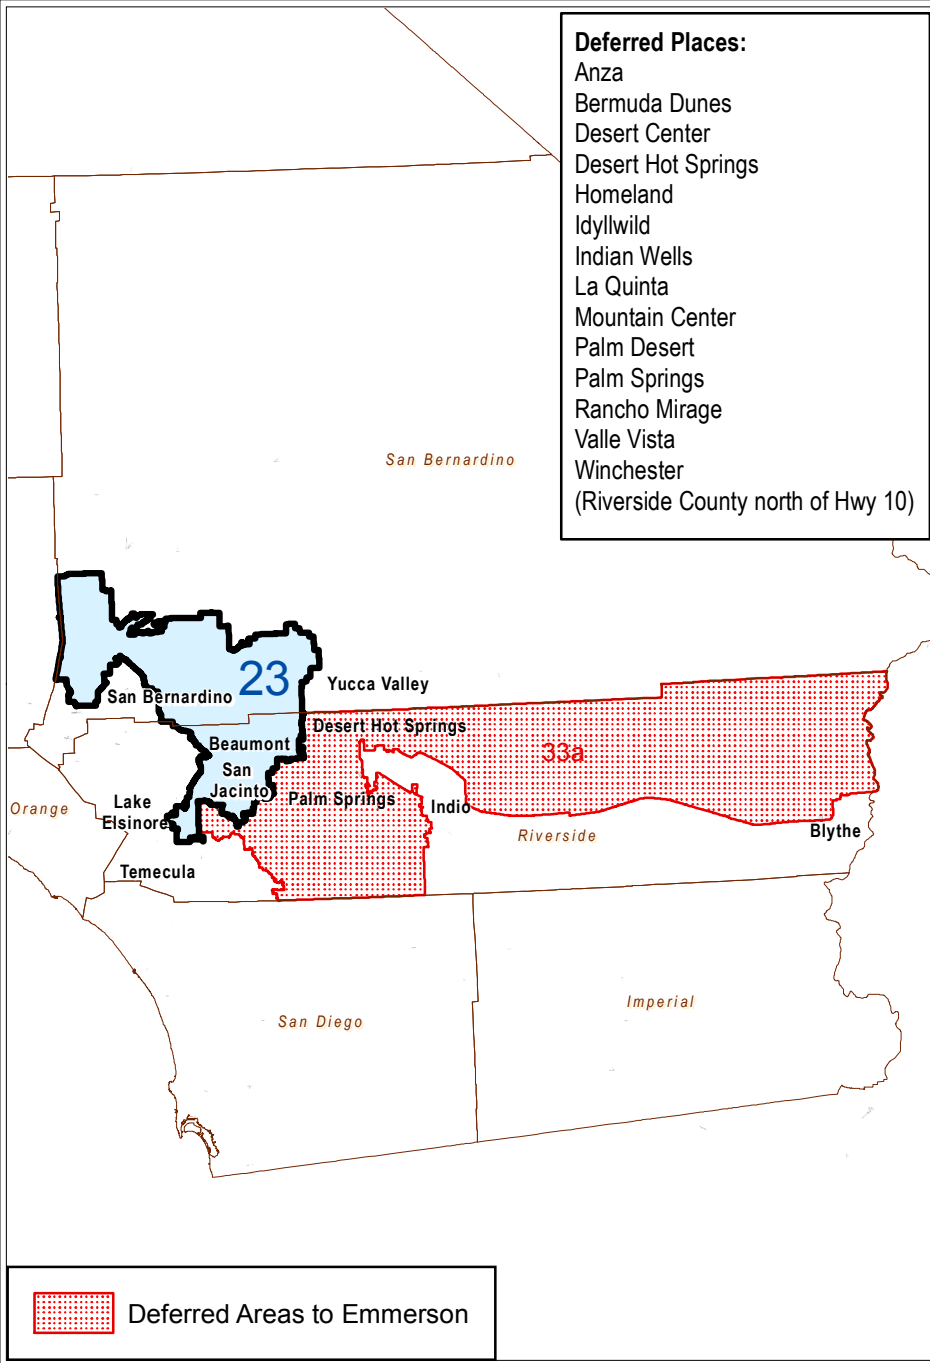

2011 Senate District 23 - Emmerson

2011 Senate District 28

Senate Demographics

- Deferred Places:**
- Anza
 - Bermuda Dunes
 - Desert Center
 - Desert Hot Springs
 - Homeland
 - Idyllwild
 - Indian Wells
 - La Quinta
 - Mountain Center
 - Palm Desert
 - Palm Springs
 - Rancho Mirage
 - Valle Vista
 - Winchester
 - (Riverside County north of Hwy 10)

Deferred Area Assignments - EMMERSON - SD 23
(and Area's new 2011 Even District)