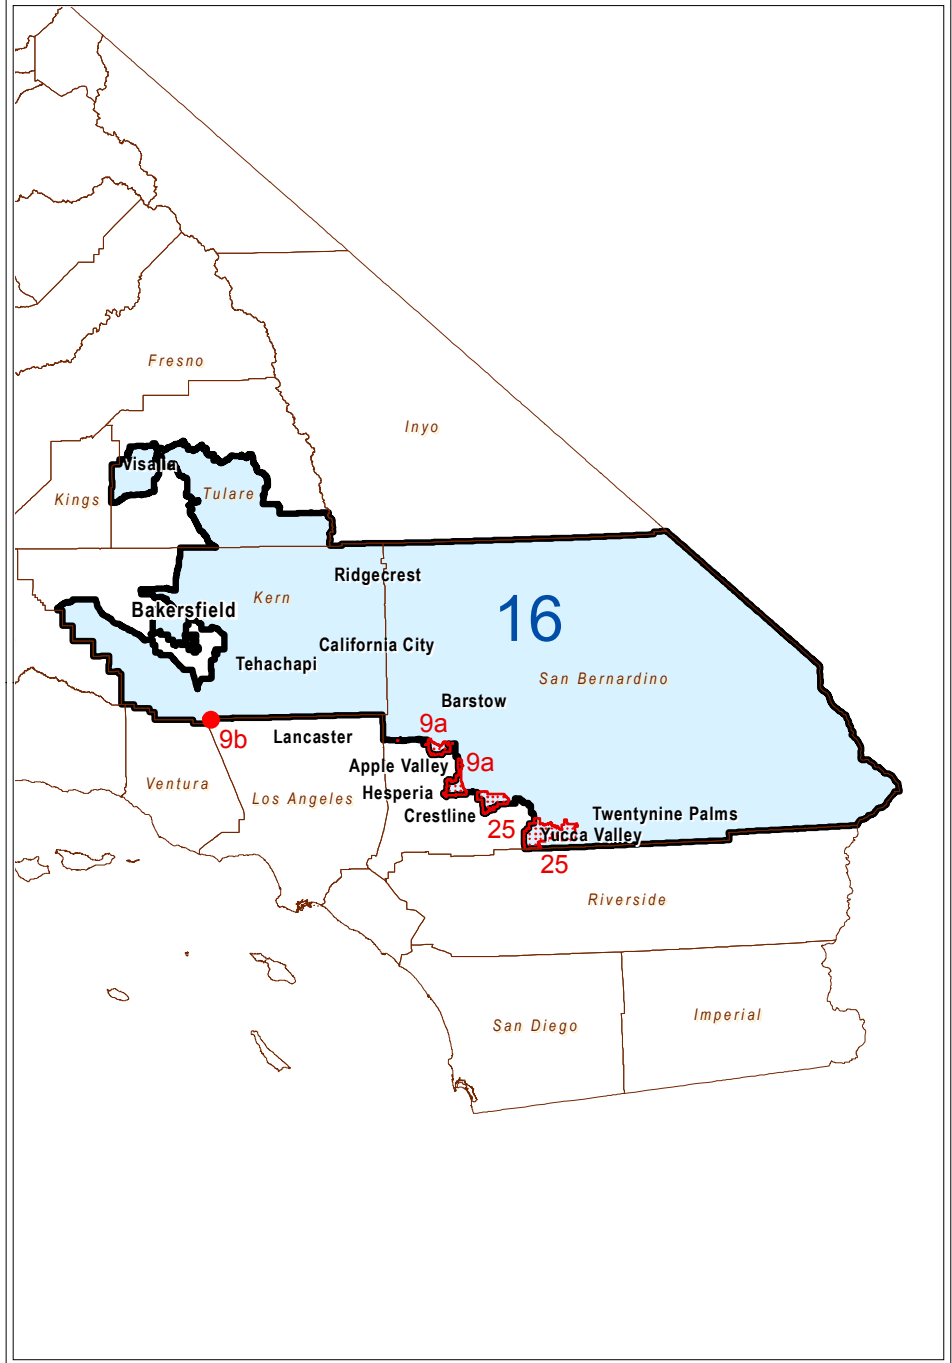

2001 Senate District 18 - Fuller

2011 Senate District 16

Senate Demographics

**Deferred Places:
(Oro Grande)
Yucca Valley**

Deferred Area Assignments - FULLER - SD 18
(and Area's new 2011 Even District)