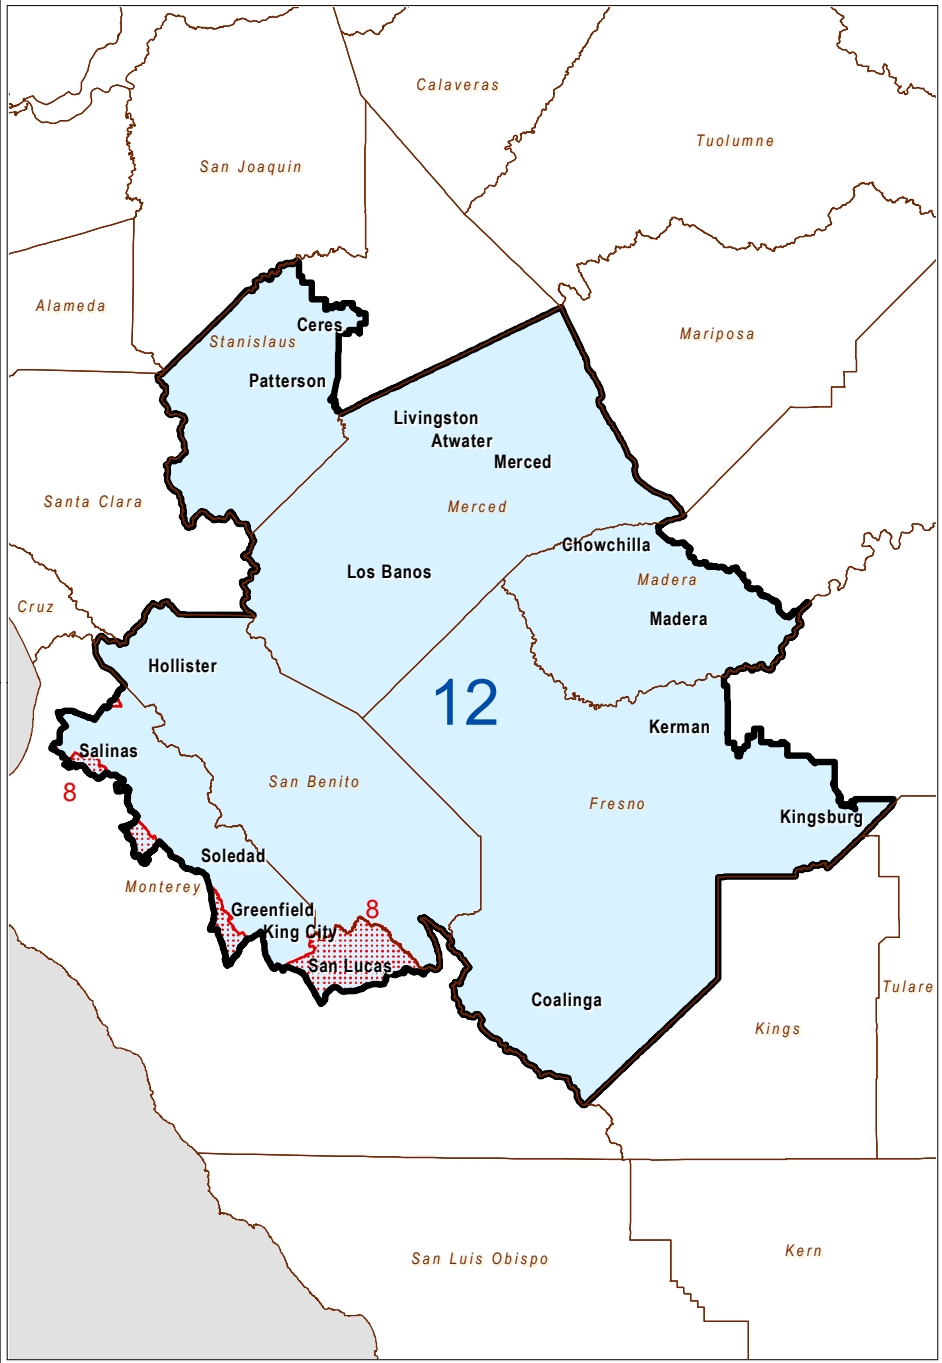

### 2011 Senate District 17 - Monning

### 2011 Senate District 12

Senate Demographics

**Deferred Places:**  
Small areas along Hwy 101  
San Lucas

**Deferred Area Assignments - MONNING - SD 17**  
(and Area's new 2011 Even District)