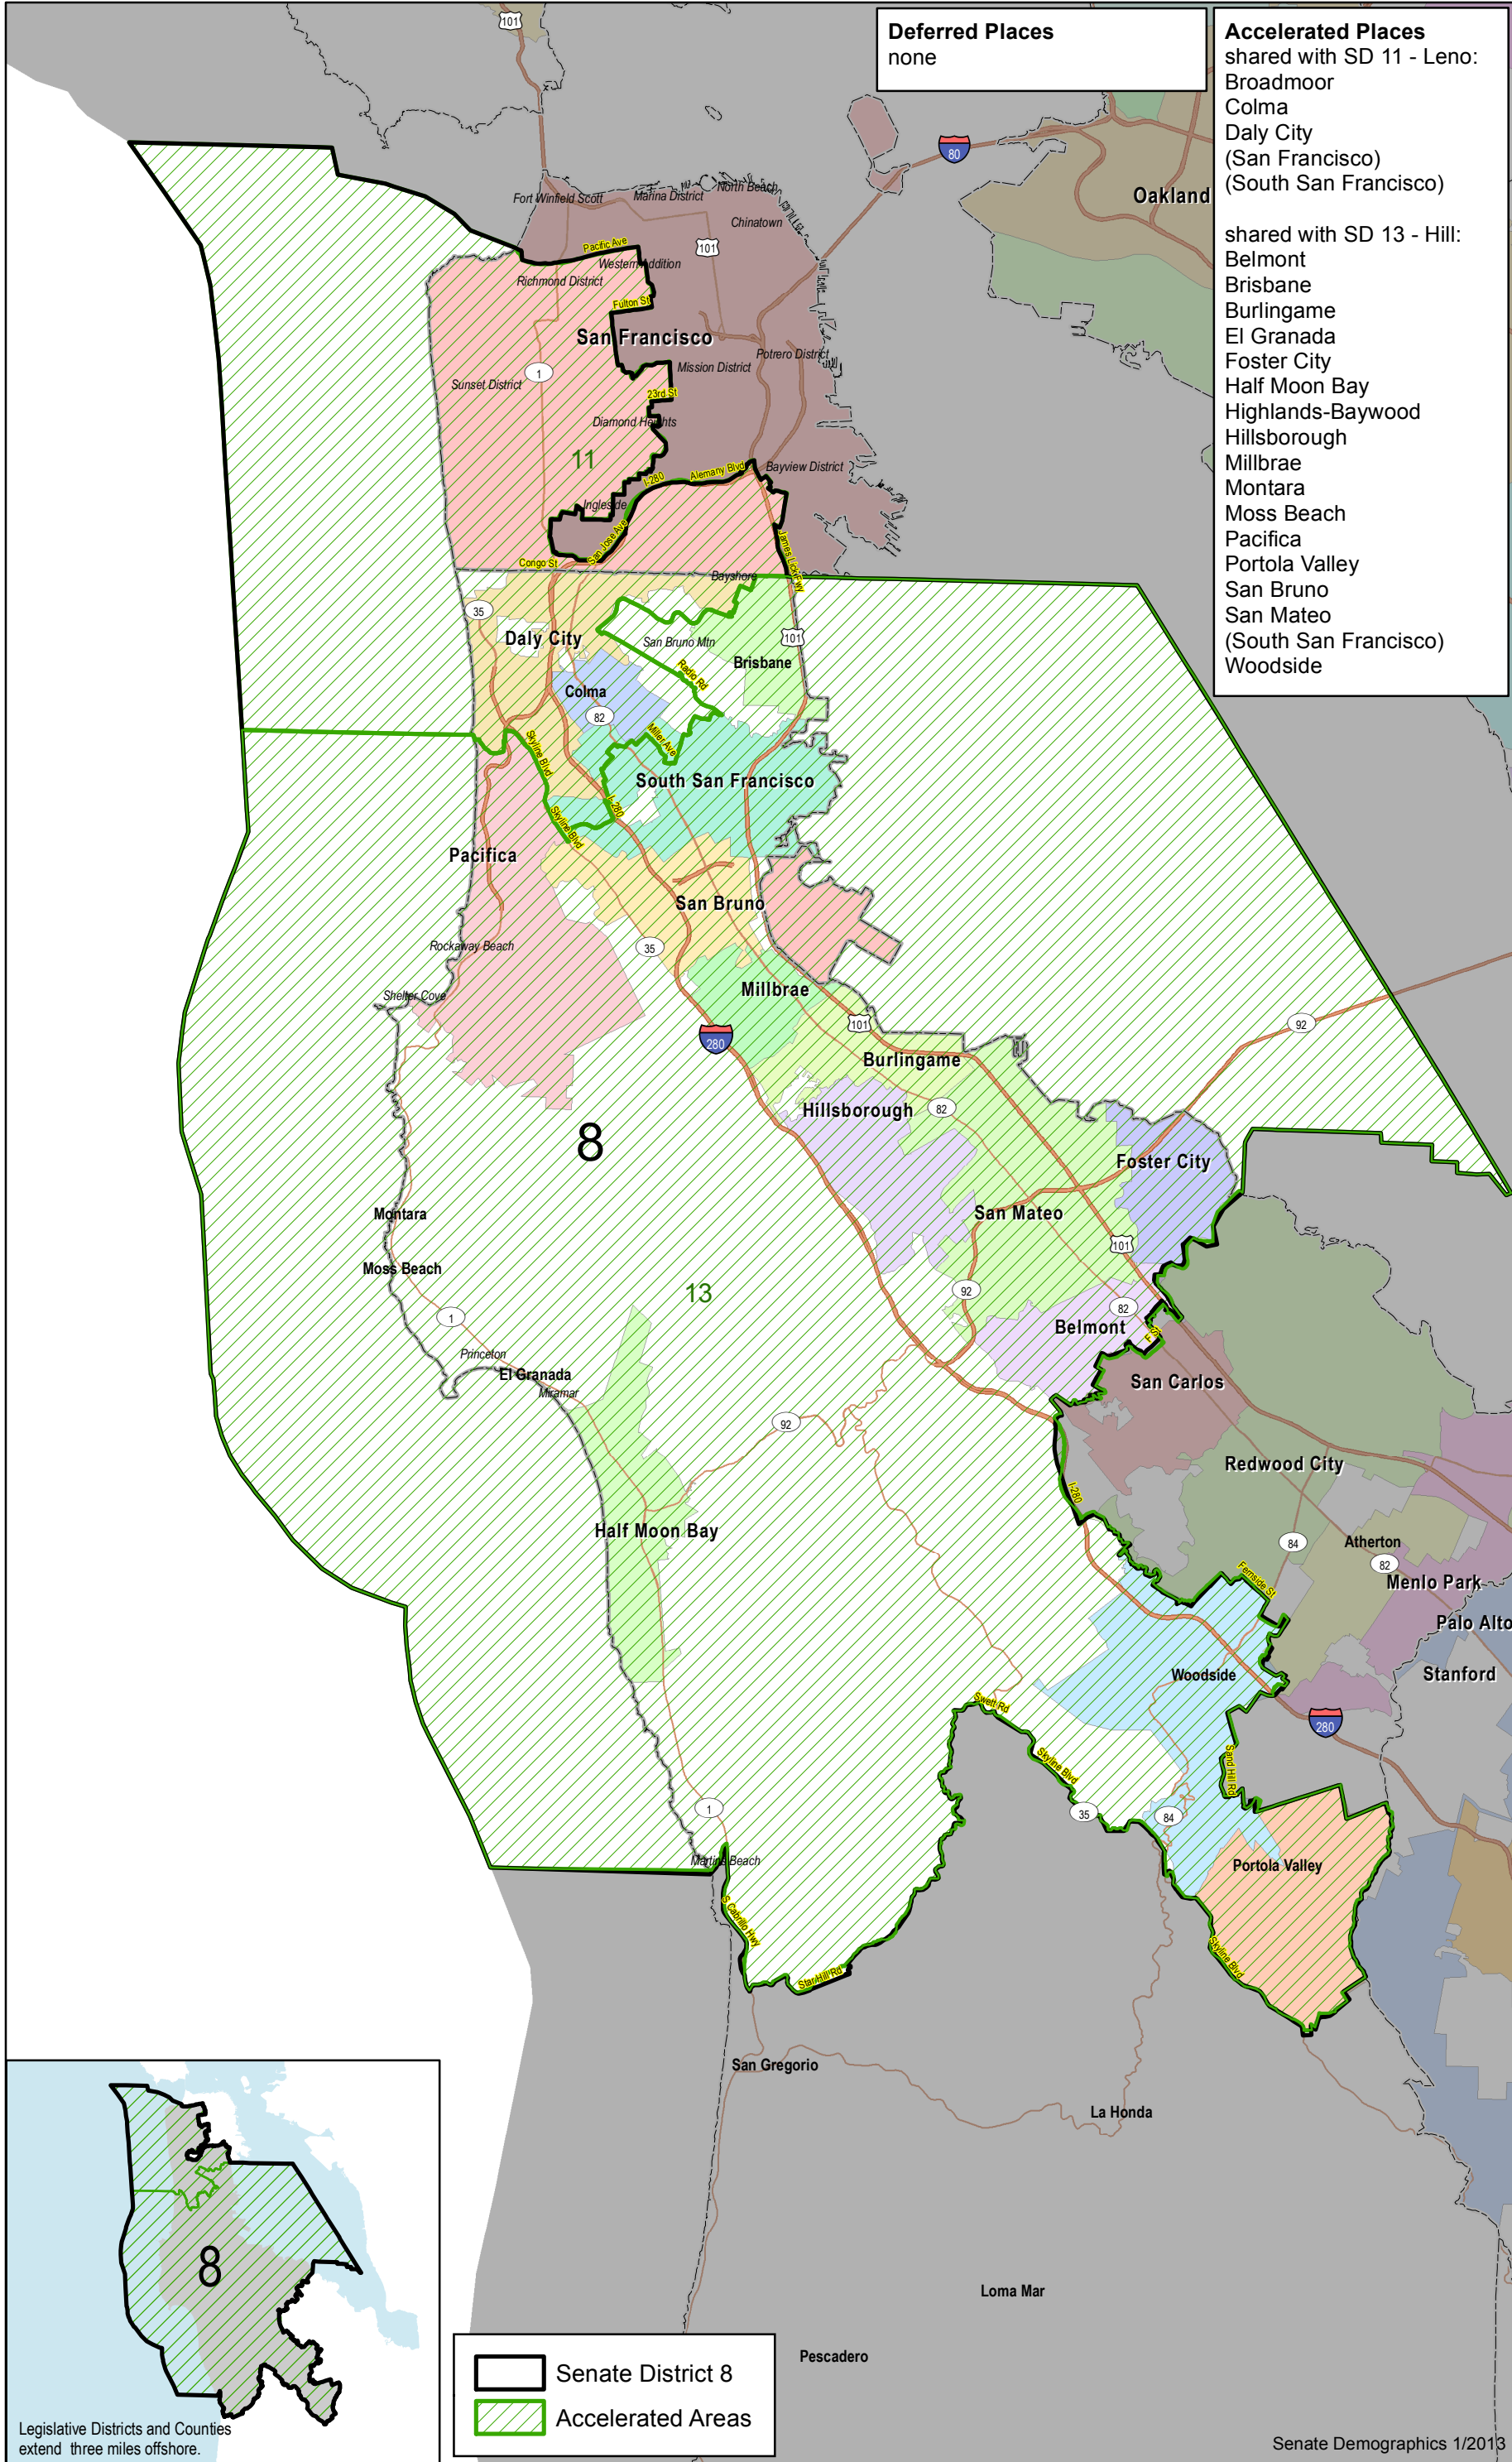

# Senate District 8 - Yee

Deferred and Accelerated Areas

**Deferred Places**  
none

**Accelerated Places**  
shared with SD 11 - Leno:  
Broadmoor  
Colma  
Daly City (San Francisco)  
(South San Francisco)

shared with SD 13 - Hill:  
Belmont  
Brisbane  
Burlingame  
El Granada  
Foster City  
Half Moon Bay  
Highlands-Baywood  
Hillsborough  
Millbrae  
Montara  
Moss Beach  
Pacifica  
Portola Valley  
San Bruno  
San Mateo (South San Francisco)  
Woodside

Legislative Districts and Counties extend three miles offshore.

Senate District 8  
Accelerated Areas