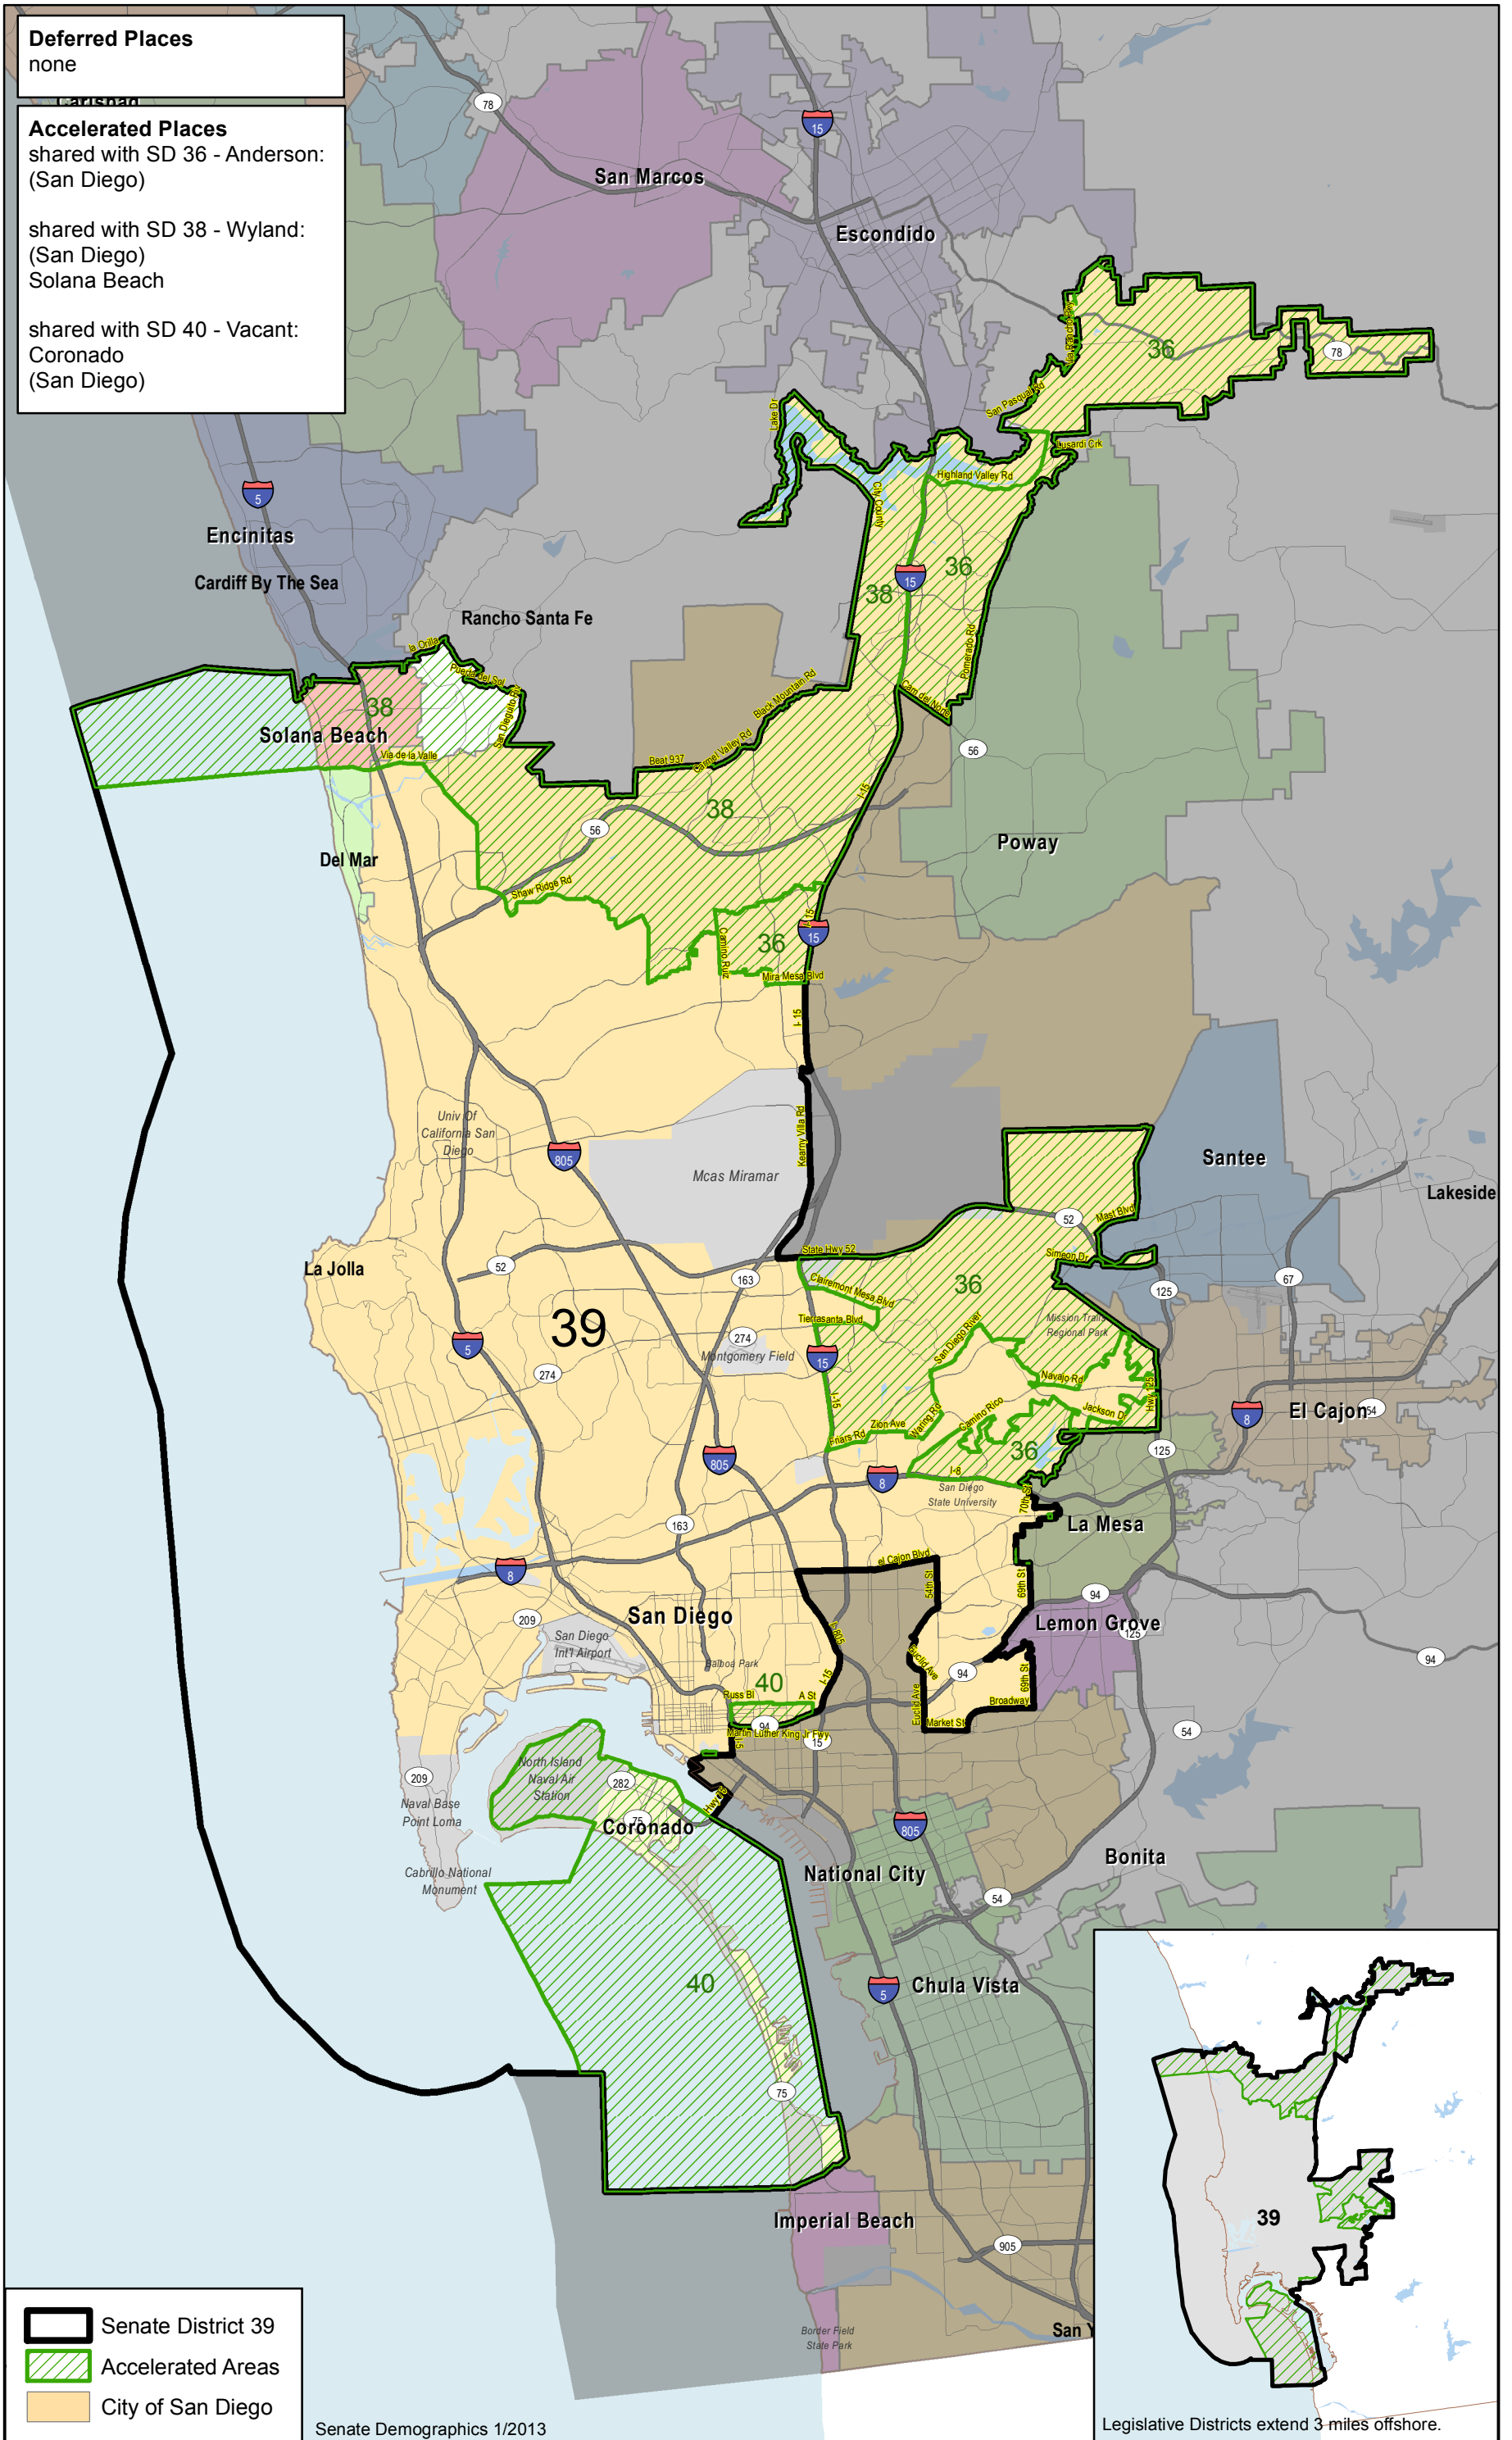

Senate District 39 - Block

Deferred and Accelerated Areas

Deferred Places
none

Accelerated Places
shared with SD 36 - Anderson:
(San Diego)

shared with SD 38 - Wyland:
(San Diego)
Solana Beach

shared with SD 40 - Vacant:
Coronado
(San Diego)

Senate District 39

Accelerated Areas

City of San Diego

Senate Demographics 1/2013