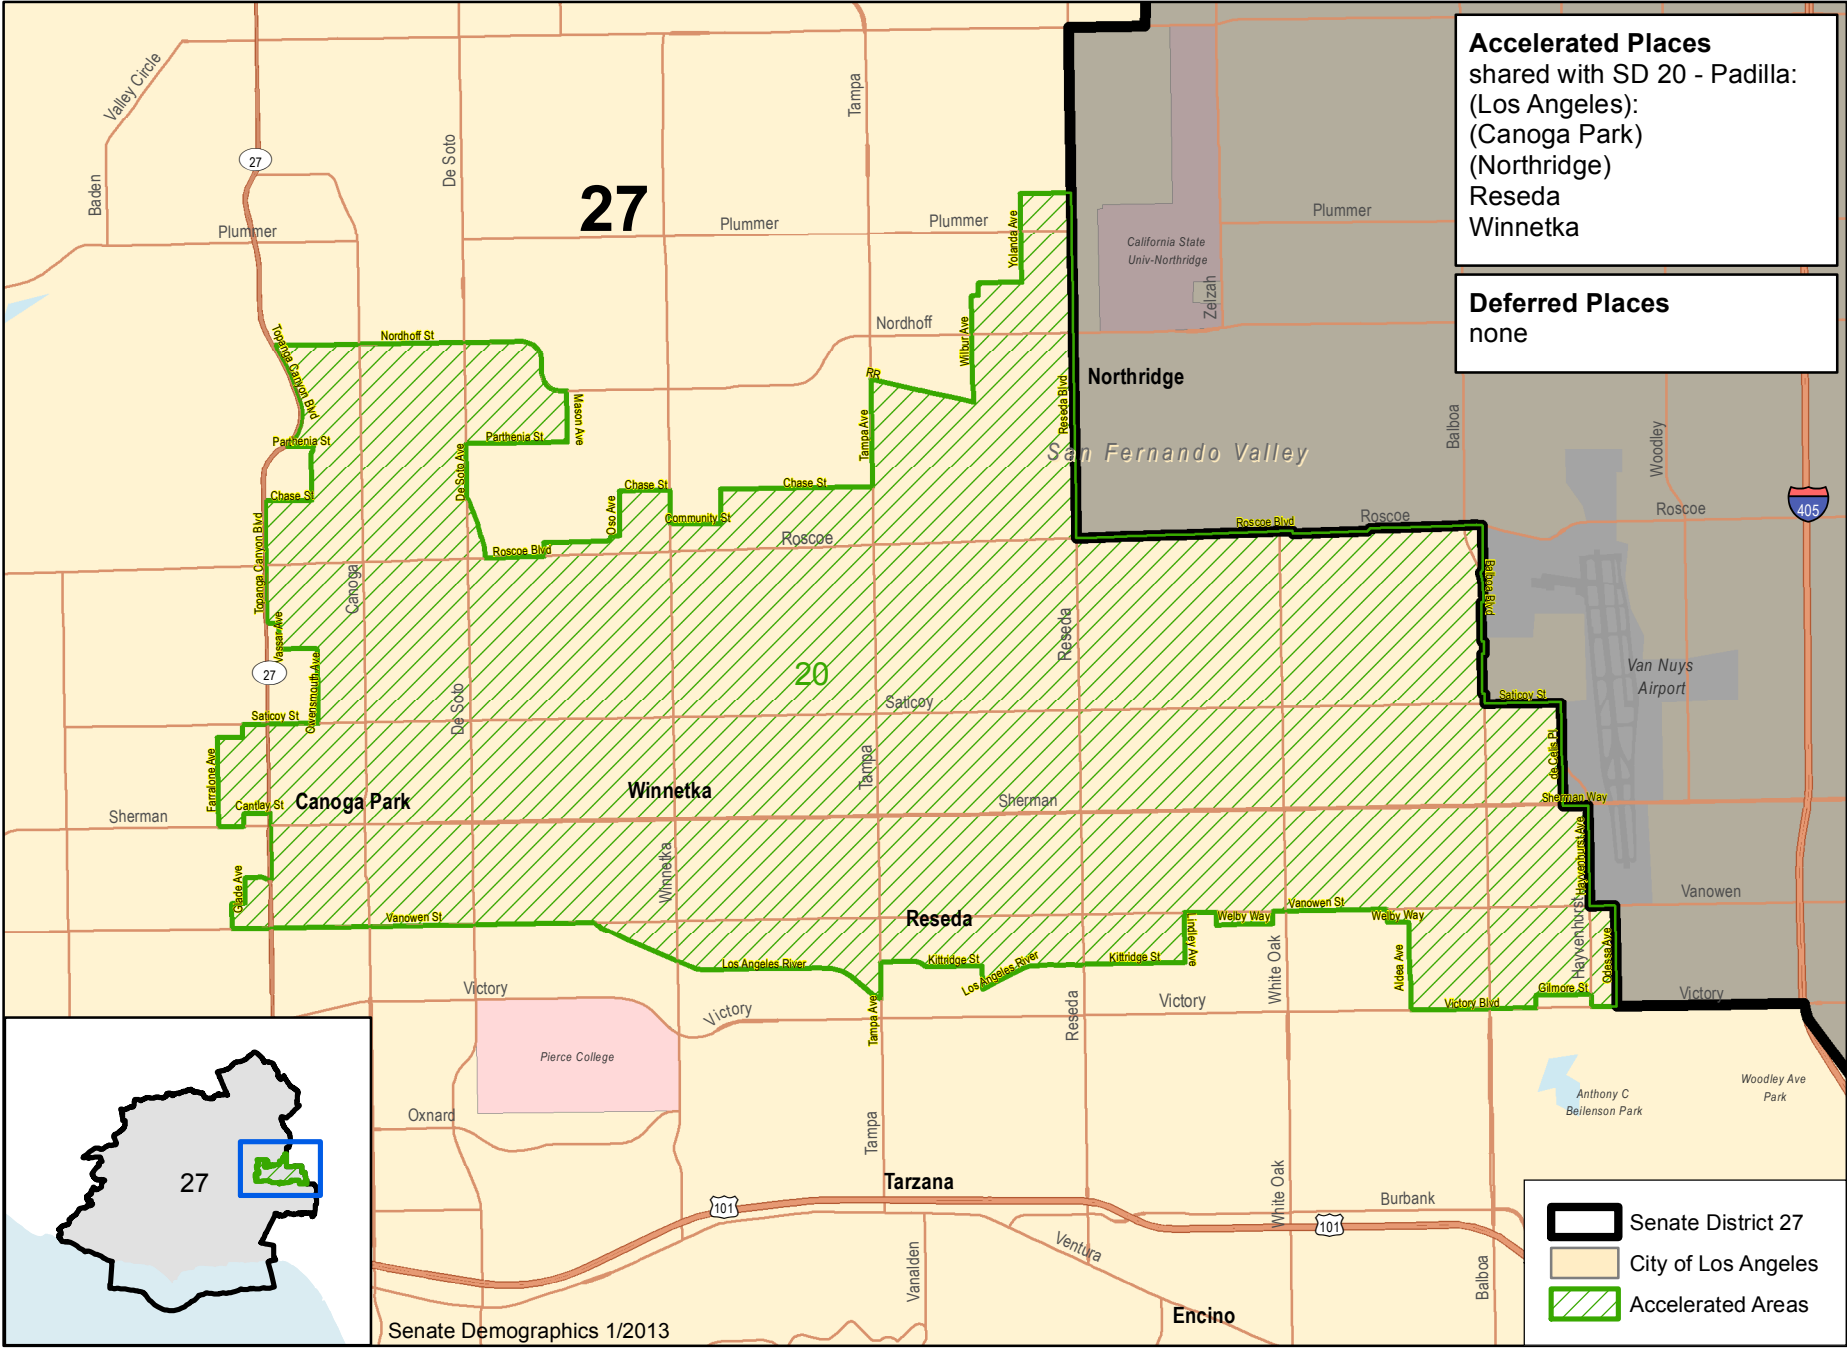

Senate District 27 - PAVLEY

Deferred and Accelerated Areas

Accelerated Places
 shared with SD 20 - Padilla:
 (Los Angeles)
 (Canoga Park)
 (Northridge)
 Reseda
 Winnetka

Deferred Places
 none

-  Senate District 27
-  City of Los Angeles
-  Accelerated Areas