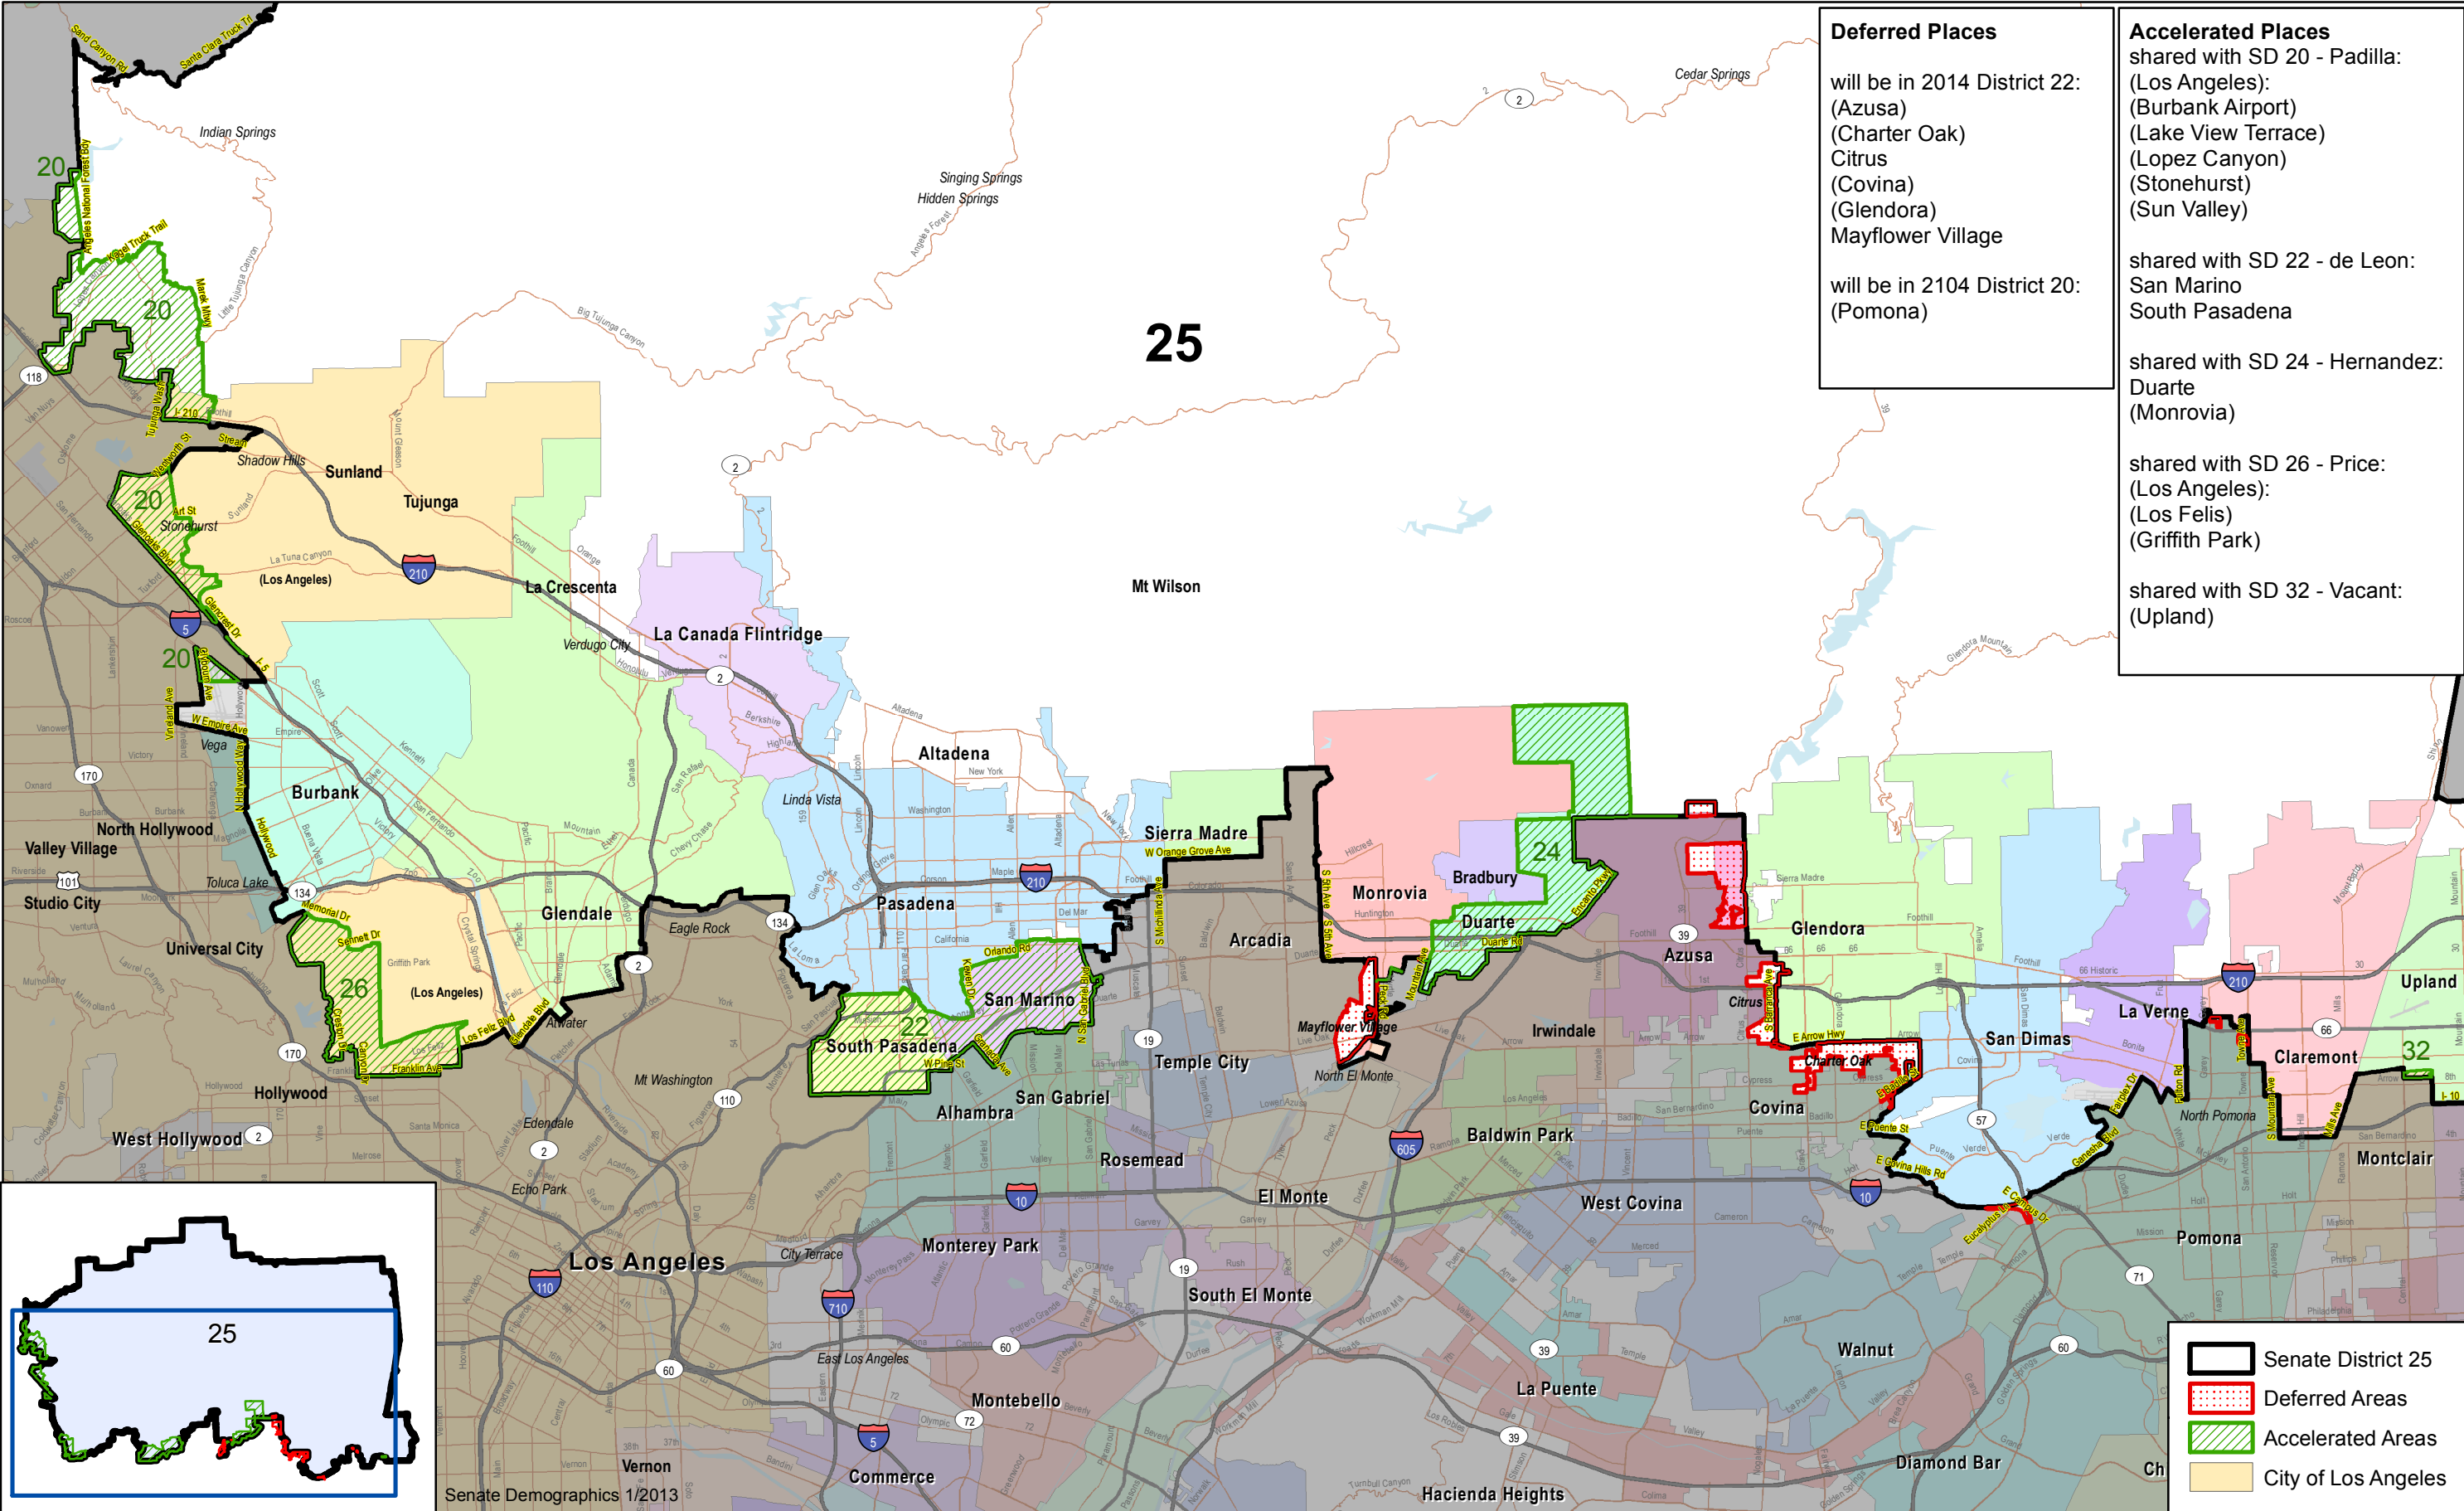

Senate District 25 - LIU

Deferred and Accelerated Areas

Deferred Places

will be in 2014 District 22:
 (Azusa)
 (Charter Oak)
 Citrus
 (Covina)
 (Glendora)
 Mayflower Village

will be in 2104 District 20:
 (Pomona)

Accelerated Places

shared with SD 20 - Padilla:
 (Los Angeles):
 (Burbank Airport)
 (Lake View Terrace)
 (Lopez Canyon)
 (Stonehurst)
 (Sun Valley)

shared with SD 22 - de Leon:
 San Marino
 South Pasadena

shared with SD 24 - Hernandez:
 Duarte
 (Monrovia)

shared with SD 26 - Price:
 (Los Angeles):
 (Los Felis)
 (Griffith Park)

shared with SD 32 - Vacant:
 (Upland)