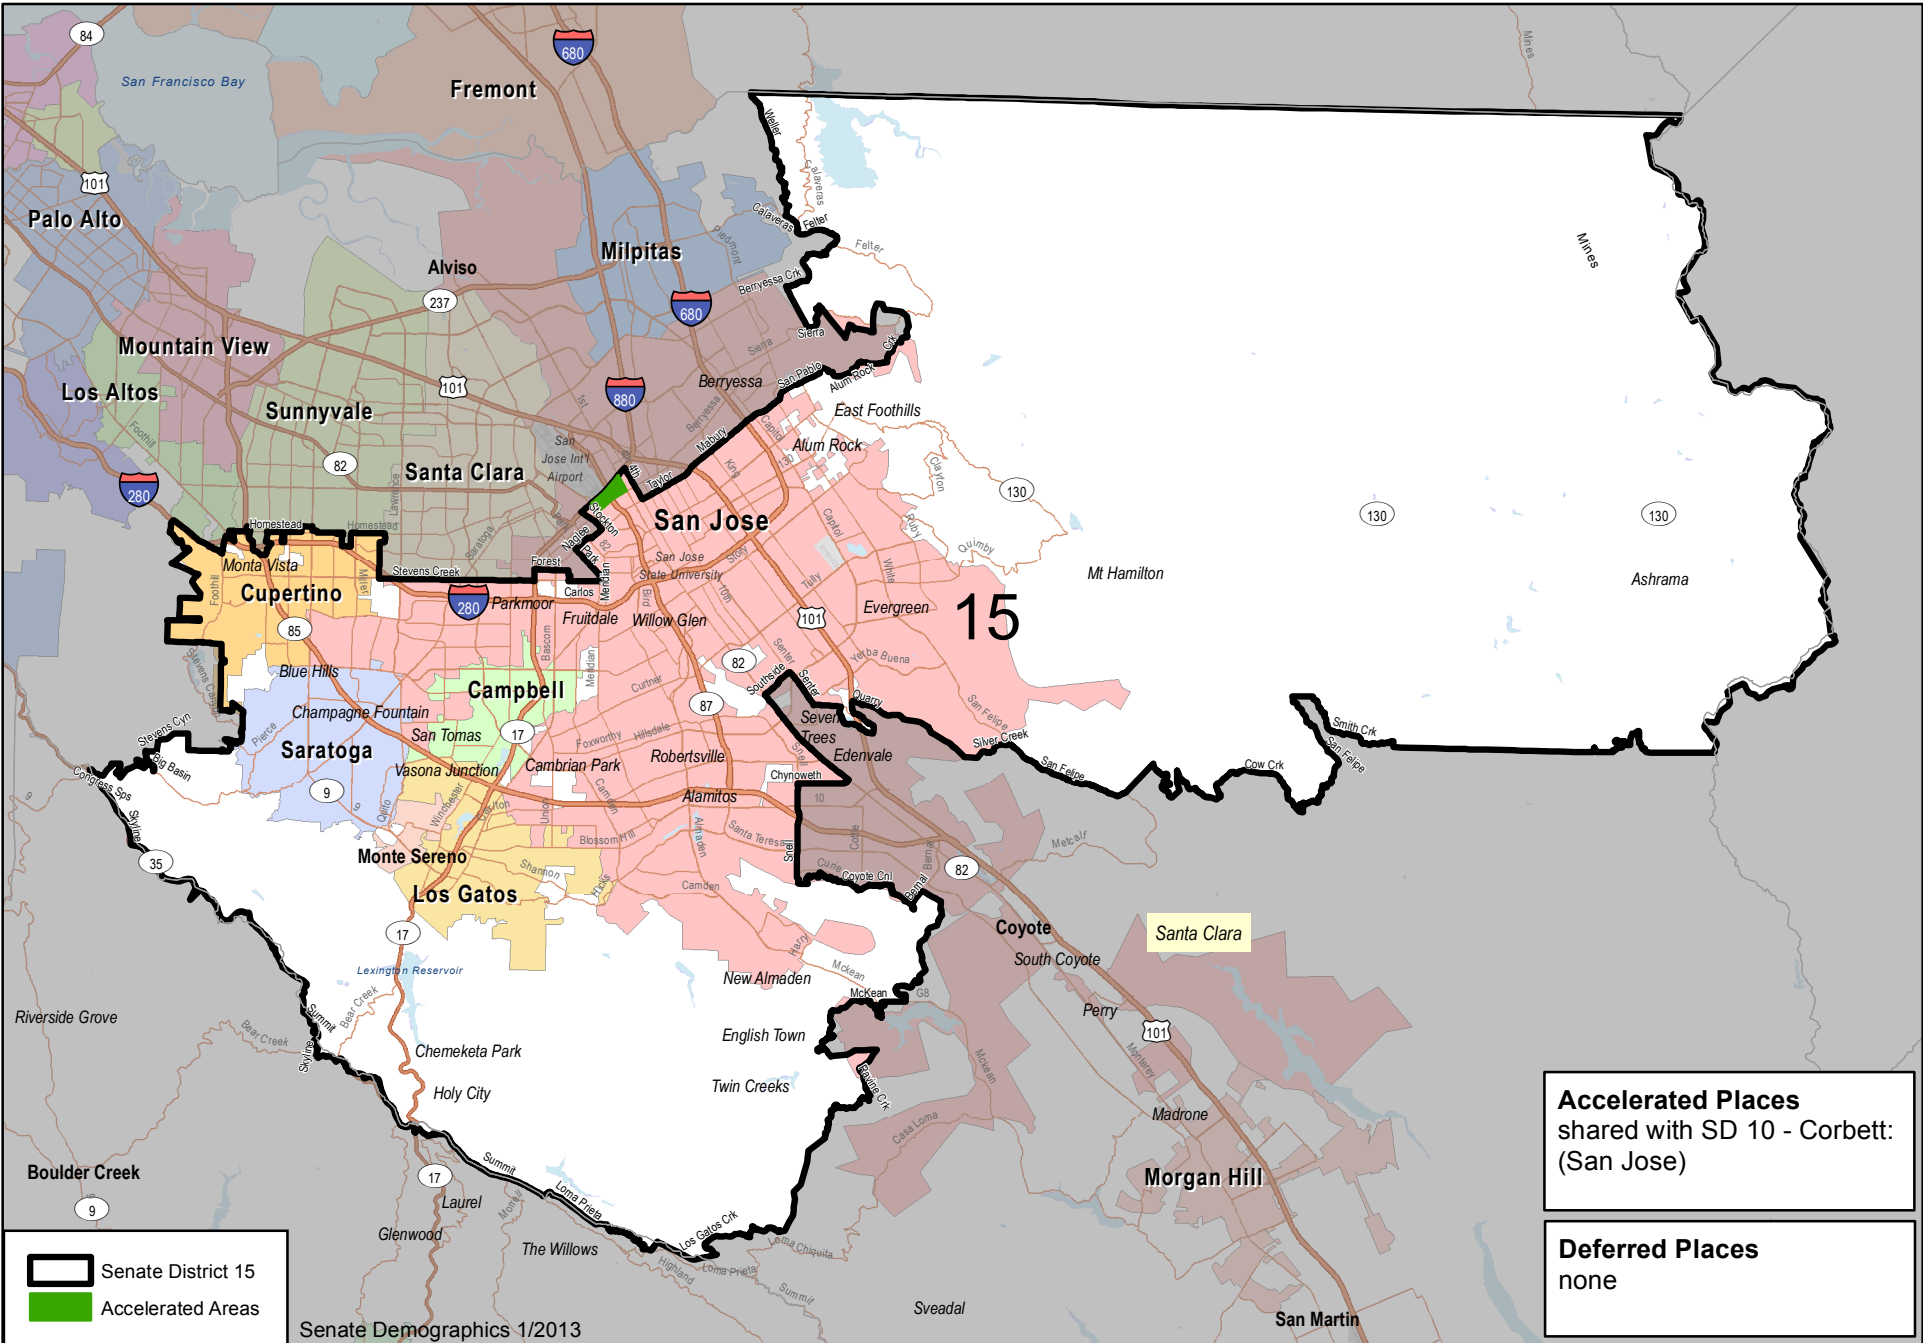

Senate District 15 - Beall

Deferred and Accelerated Areas

 Senate District 15
 Accelerated Areas

Senate Demographics 1/2013

Accelerated Places
 shared with SD 10 - Corbett:
 (San Jose)

Deferred Places
 none